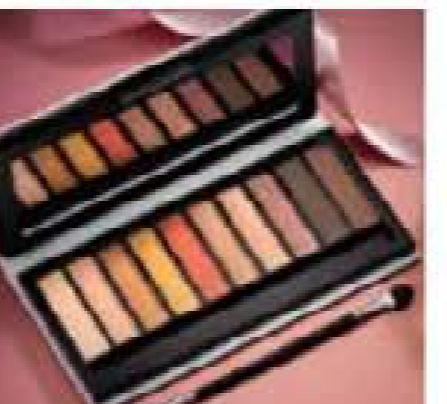

- 71605 Festival Black
- 52522 Electric Blue
- 53553 Enchanted Violet

Big & Magical Mascara 10ml
Normally £8.50
£5.50 save £3

- 30486 Flickering Pink
- 30379 Flickering Gold

Show Glow Glitter Flix Stick
Normally £4.50
£3.50 save £1

- 43380 Intense Brown

Big Intense Kohl Liner
Normally £6
£3 half price

- 59428 Smoky Violet

Anew Youth-Awakening Eyeshadow and Primer Kit
Normally £8
£6 save £2

Smoky Eye Kit
Includes Ultra Volume Lash Magnify Mascara 10ml in Blackest Black, Perfect Wear Eyeshadow Quad in Mocha Latte and Glimmerstick Eyeliner in Blackest Black.
41830
£18

Supreme Shadow Playbook
Eyeshadow palette with 20 high-impact, fade-proof and crease-proof, all-day shades.
73924
Normally £25
£15 save £10

Extreme Shadow Playbook
Eyeshadow palette with 20 high-impact, fade-proof and crease-proof, all-day shades.
73932
Normally £25
£15 save £10