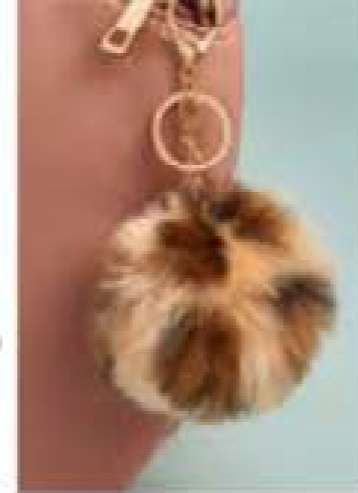

Pom Initial Keyring
PVC with 5 pom poms. Approx. length 17cm.
57596 V
Normally £3.50
£1.35 save £2.15

Leopard Keyring
Polyester pom with gold-tone chain and clip.
52282
Normally £3.50
£3 save 50p

Leopard-Pocket Cape
Polyester and viscose. One size.
32987
£16