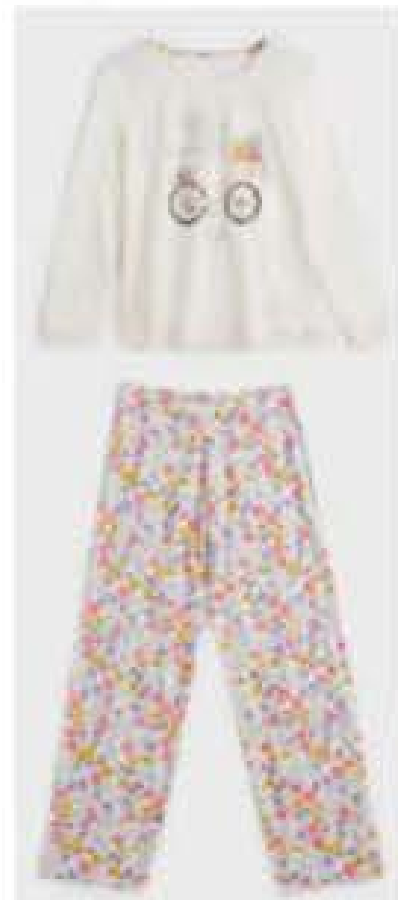

Beautiful Bike PJs
Cotton.
74278 Small 8-10
74328 Medium 12-14
72116 Large 16-18
73189 Extra Large 20-22
Normally £20
£14 save £6