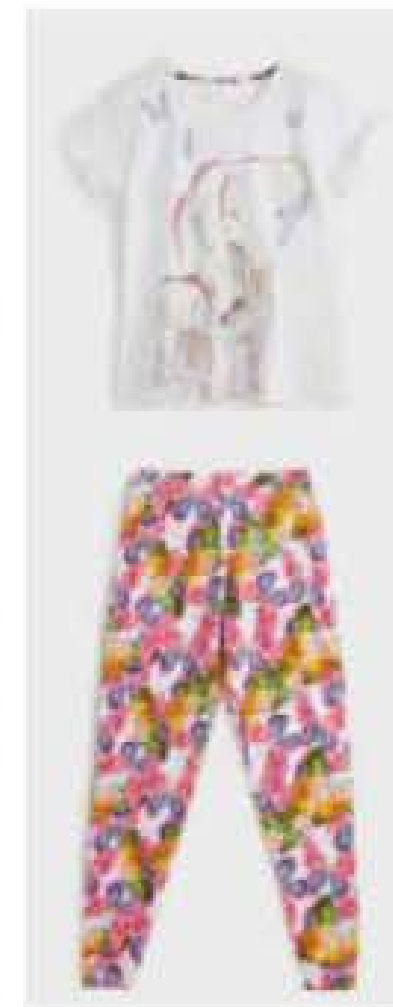

Elephant & Butterfly PJs

Cotton.
07211 Small 8-10
          12-14
21618 Medium
          12-14
59667 Large 16-18
59725 Extra Large
          20-22
Normally £18
£12 save £6