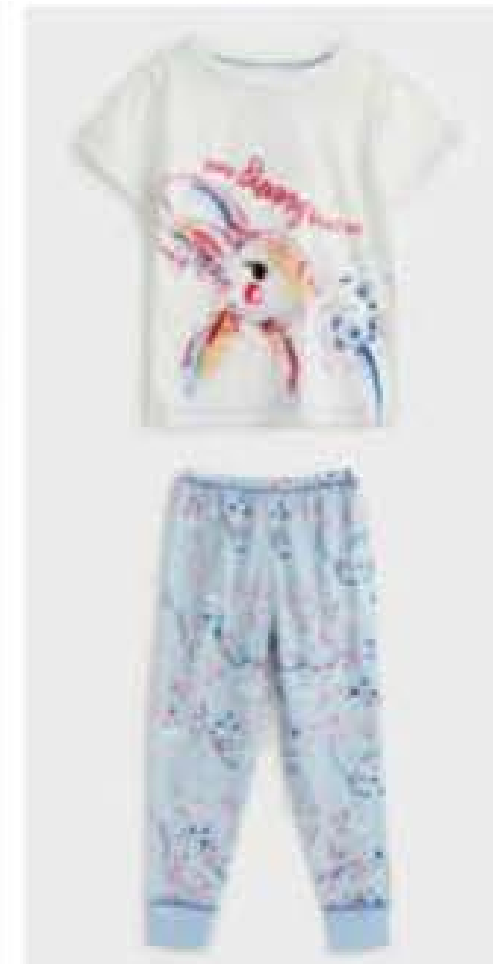

Kids' Bunny Love PJs
Cotton.
19687 12-18 months
19703 18-24 months
19745 2-3 years
07229 3-4 years
62919 4-5 years
19349 5-6 years
20669 6-7 years
20693 7-8 years
Normally £12.50
£10 save £2.50