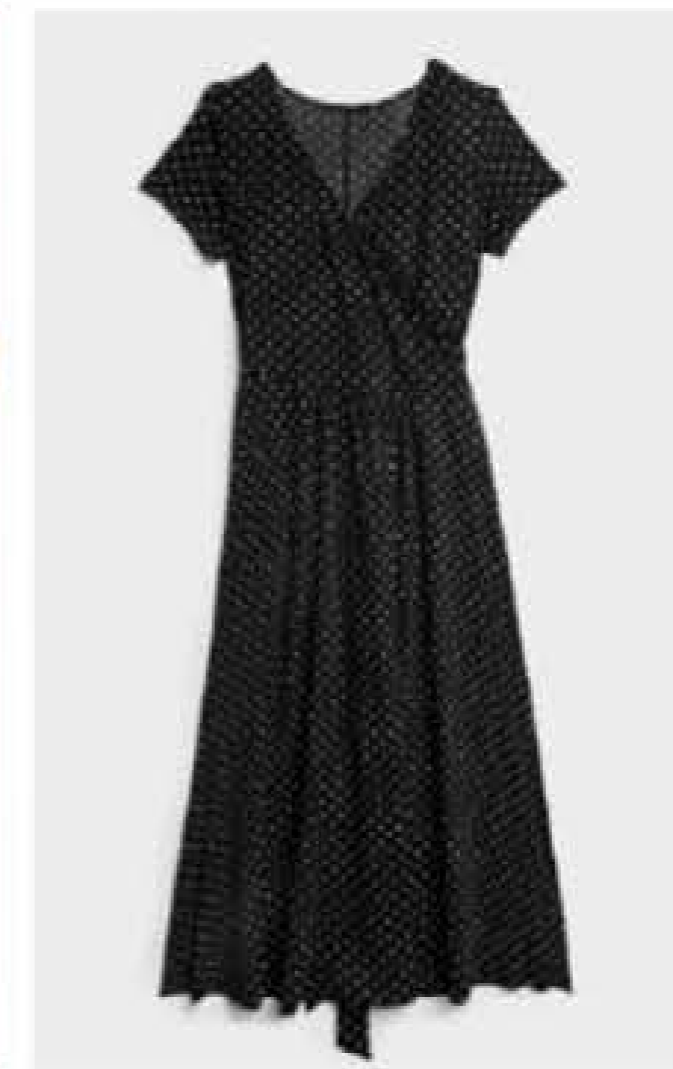

Fit & Flare Wrap Dress

Polyester.
58990 8
59501 10
Normally £20
£14 save £6