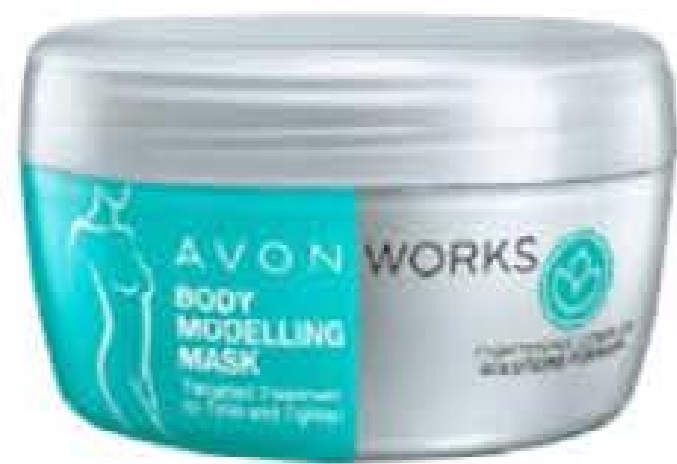

Avon Works Body Modelling Mask 200ml 47084

Price per 100ml = £4.00
Normally £9
£8 save £1