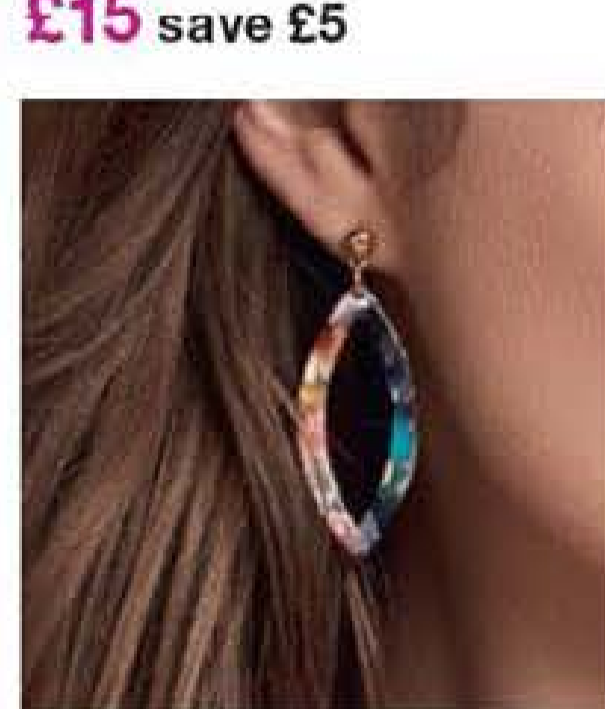

Paislee Earrings
Drop pendant pierced earrings with acetate.
40063
£4