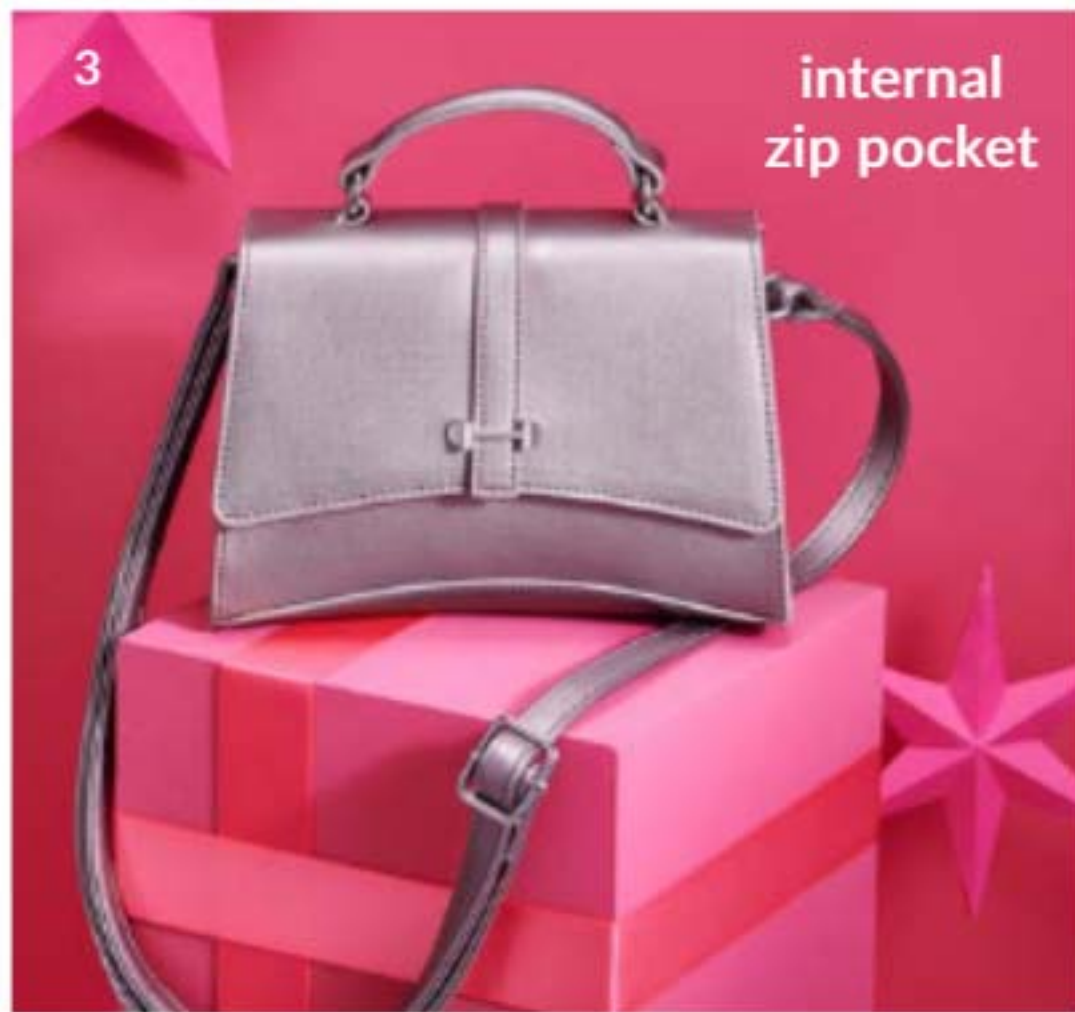

1 size per Rep.

adjustable,  
full-length  
strap

internal  
zip pocket

**1. My Everyday Mini Cross-Body Bag**  
PU and polyester. Approx. 24cm x 17cm.

**31054** Pink  
**31047** Black  
**31104** Blue  
**21220** Silver  
**31096** Gold  
brochure price: £10  
**demo: £7**