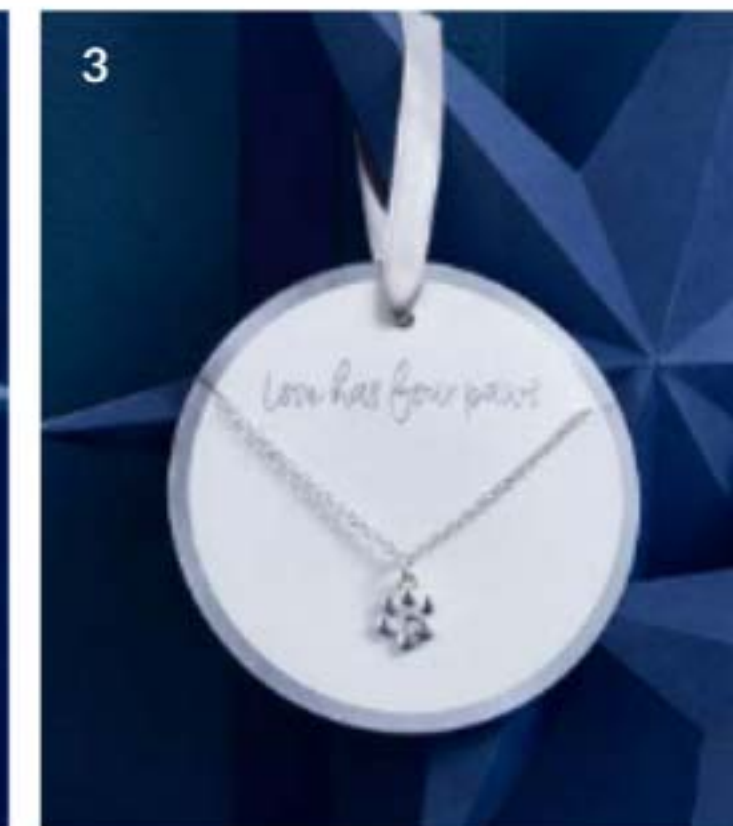

glass stone
detailing

1. Libra Necklace
Gold tone. Approx. 42cm
+ 9cm extension chain.
00505
brochure price: £8
demo: £5.60

2. Libra Earrings
Gold tone.
00513
brochure price: £6.50
demo: £4.55

3. Libra Bracelet
Gold tone. Approx. 21cm.
00554
brochure price: £7
demo: £4.90

4. Libra Ring
Gold tone. Approx. 18.5mm.
00539 Small
00588 Medium
00596 Large
brochure price: £6
demo: £4.20
1 size per Rep.

5. Libra Earring Gift Set
Gold-tone hoop earring set.
00570
brochure price: £8
demo: £5.60

multiple
sizes

perfect for
gifting

paw-fect for
animal lovers

1. Cat Earring Gift Set
7-piece gold-tone, silver-tone
and rose gold-tone stud
earrings.
22244
brochure price: £8
demo: £5.60

**2. Nova Paw Print Stud
Earrings**
Silver tone.
22194
brochure price: £3
demo: £2.10

3. Nova Paw Print Bracelet
Silver tone. Approx. 18.5cm+
2.5cm extension chain.
22160
brochure price: £3.50
demo: £2.45

4. Ayla Star Stud Earrings
Gold tone.
22137
brochure price: £3
demo: £2.10

5. Ayla Star Bracelet
Gold tone. Approx. 18.5cm+
2.5cm extension chain.
22095
brochure price: £3.50
demo: £2.45