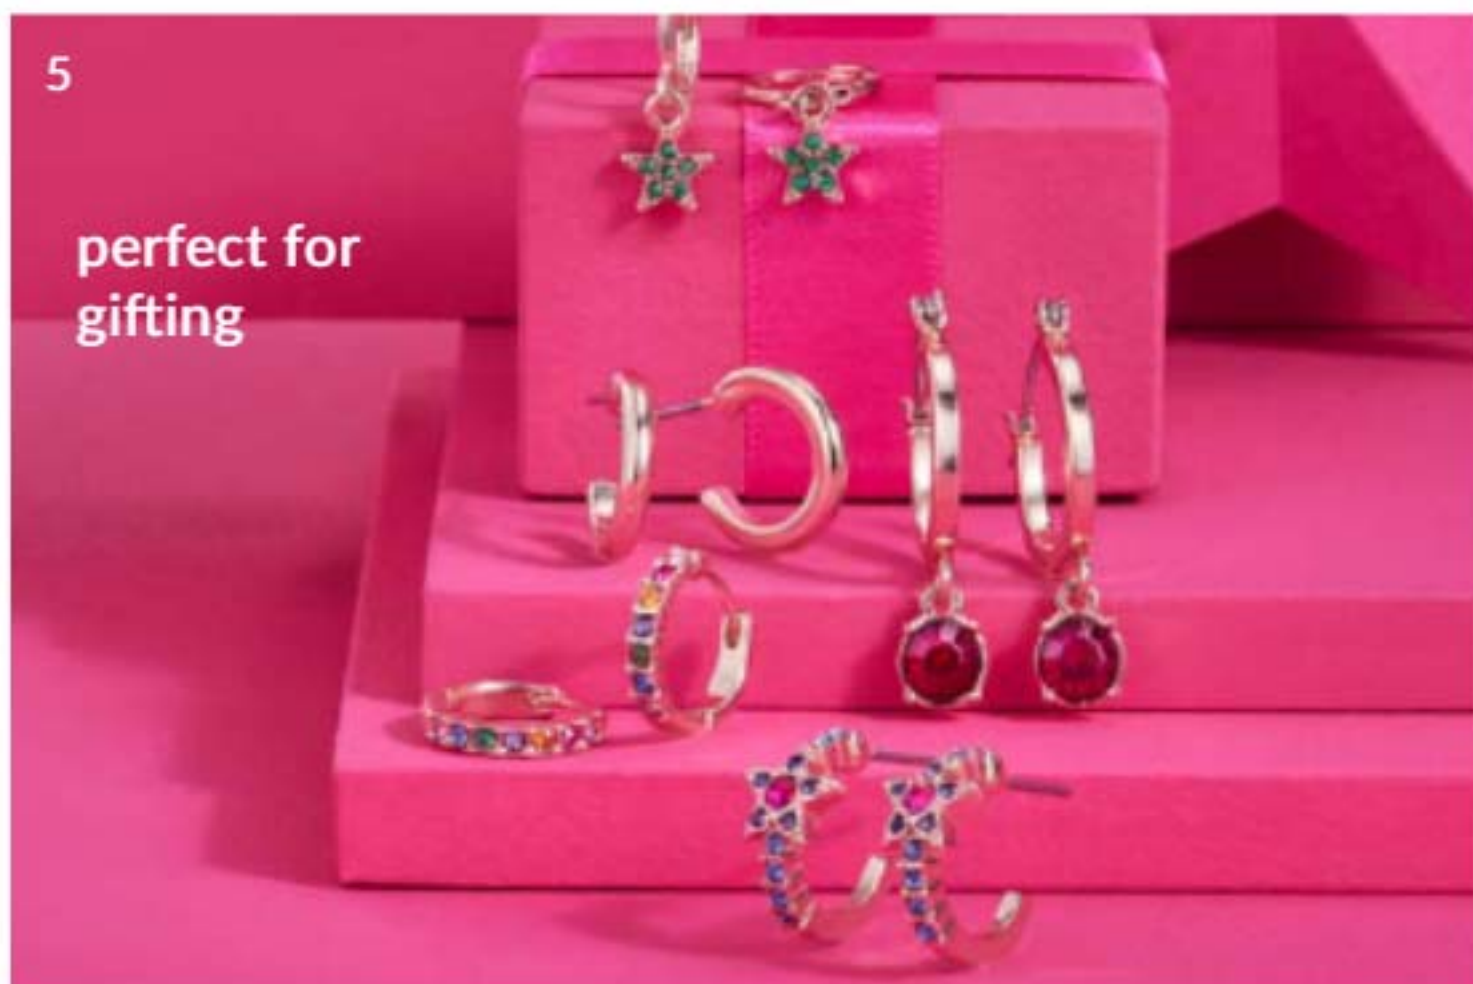

**2. Nova Earrings**  
Platinum plated.  
21329 Silver tone  
21345 Navy  
brochure price: £18  
**demo: £12.60**

**3. Nova Ring**  
Platinum plated.  
21378 Navy size small  
21352 Silver size small  
21451 Navy size medium  
21386 Silver size medium  
21469 Navy size large  
21444 Silver size large  
brochure price: £20  
**demo: £14**

**2. Libra Earrings**  
Gold tone.  
**00513**  
brochure price: £6.50  
**demo: £4.55**

**3. Libra Bracelet**  
Gold tone. Approx. 21cm.  
**00554**  
brochure price: £7  
**demo: £4.90**

**4. Libra Ring**  
Gold tone. Approx. 18.5mm.  
**00539** Small  
**00588** Medium  
**00596** Large  
brochure price: £6  
**demo: £4.20**  
1 size per Rep.

**5. Libra Earring Gift Set**  
Gold-tone hoop earring set.  
**00570**  
brochure price: £8  
**demo: £5.60**

multiple  
sizes

perfect for  
gifting

paw-fect for  
animal lovers

**1. Cat Earring Gift Set**  
7-piece gold-tone, silver-tone  
and rose gold-tone stud  
earrings.  
**22244**  
brochure price: £8  
**demo: £5.60**