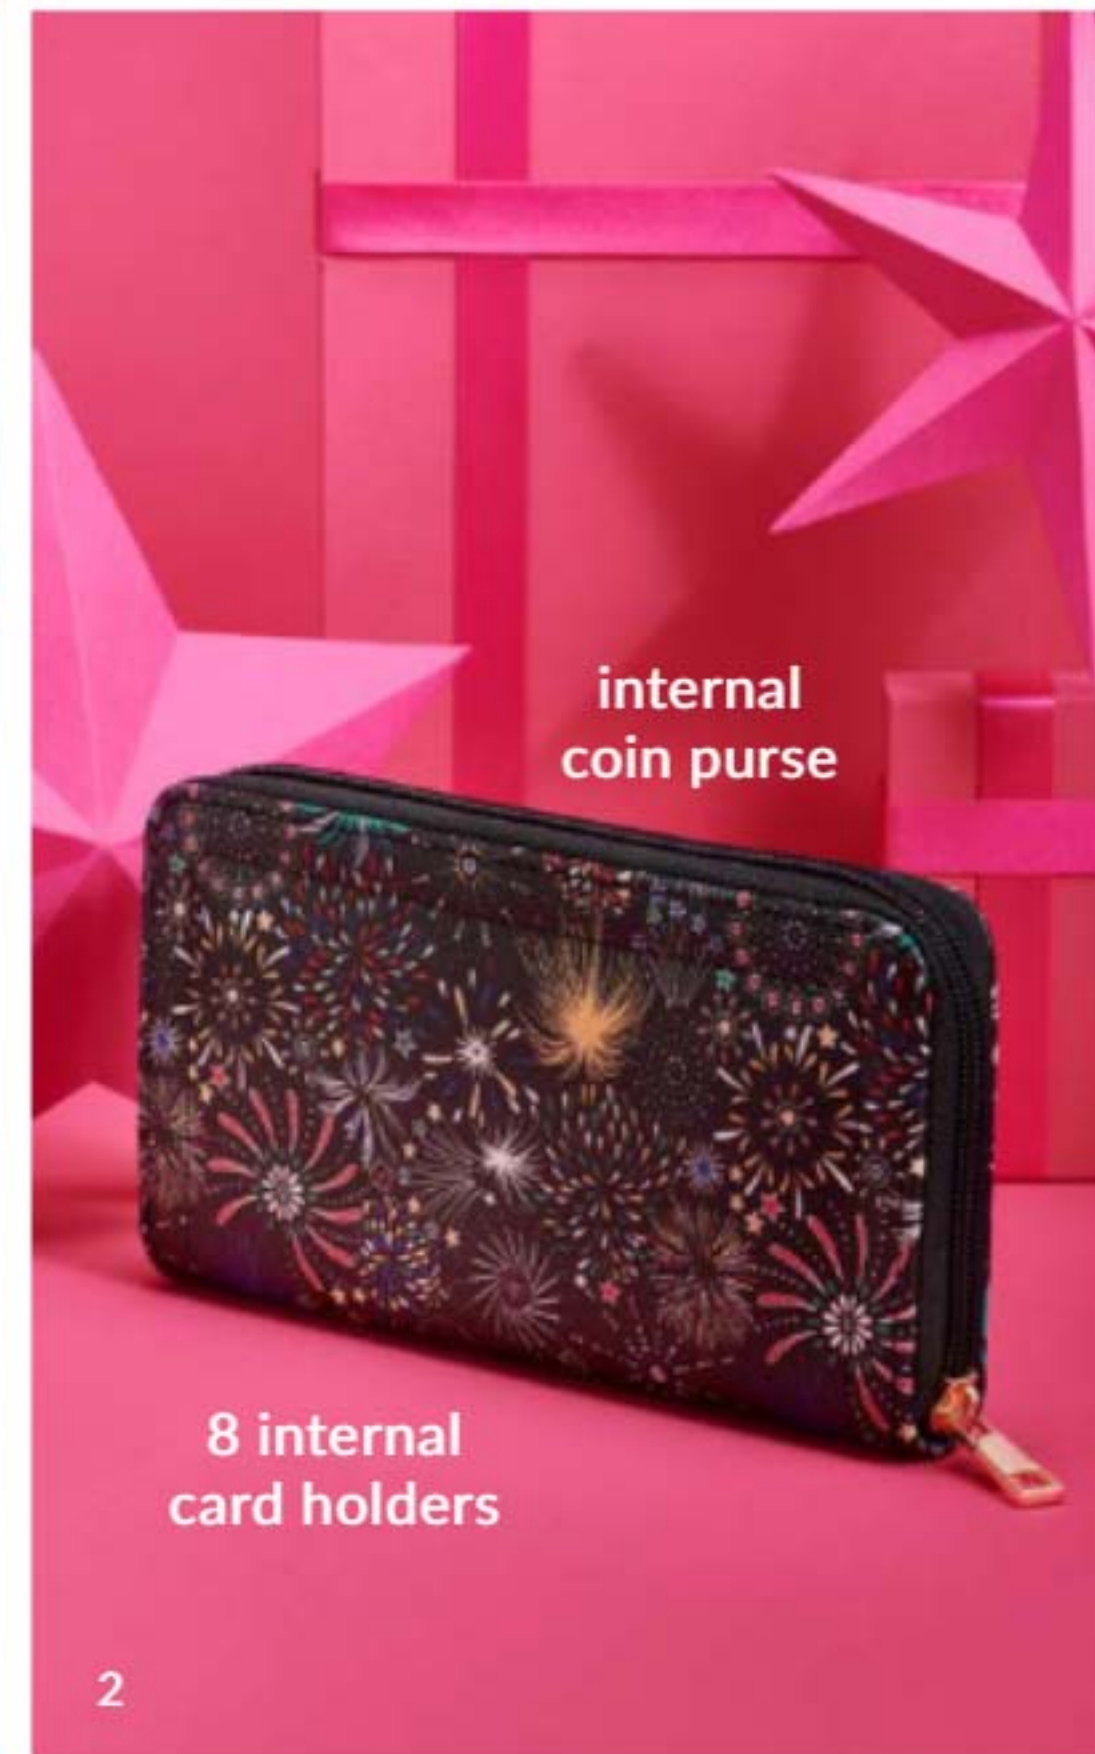

**My Signature Camera Bag**  
Polyester and PU. Approx. 21cm x 8cm  
x 15cm.

**21238** Gold  
**31088** Black  
brochure price: £20  
**demo: £14**

**3. Atlas Top Handle Bag**  
Polyester and PU. Approx. 18cm x 8cm  
x 14cm.

**21212**  
brochure price: £20  
**demo: £14**

1 shade of each product per Rep.

removable  
& adjustable  
strap

zip top  
closure

1 opens fully  
for easy  
storage

Contents not included.

internal  
coin purse

bracelet-style straps with removable links

scents of honeysuckle, ylang-ylang & milkwood

**NEW**

**Luna Watch & Little Black Dress Fragrance Gift Set**  
Watch: 18ct gold plated. Adjustable between approx. 18cm and 20cm.  
Fragrance: 30ml.  
**11296**  
brochure price: £35  
**demo: £24.50**