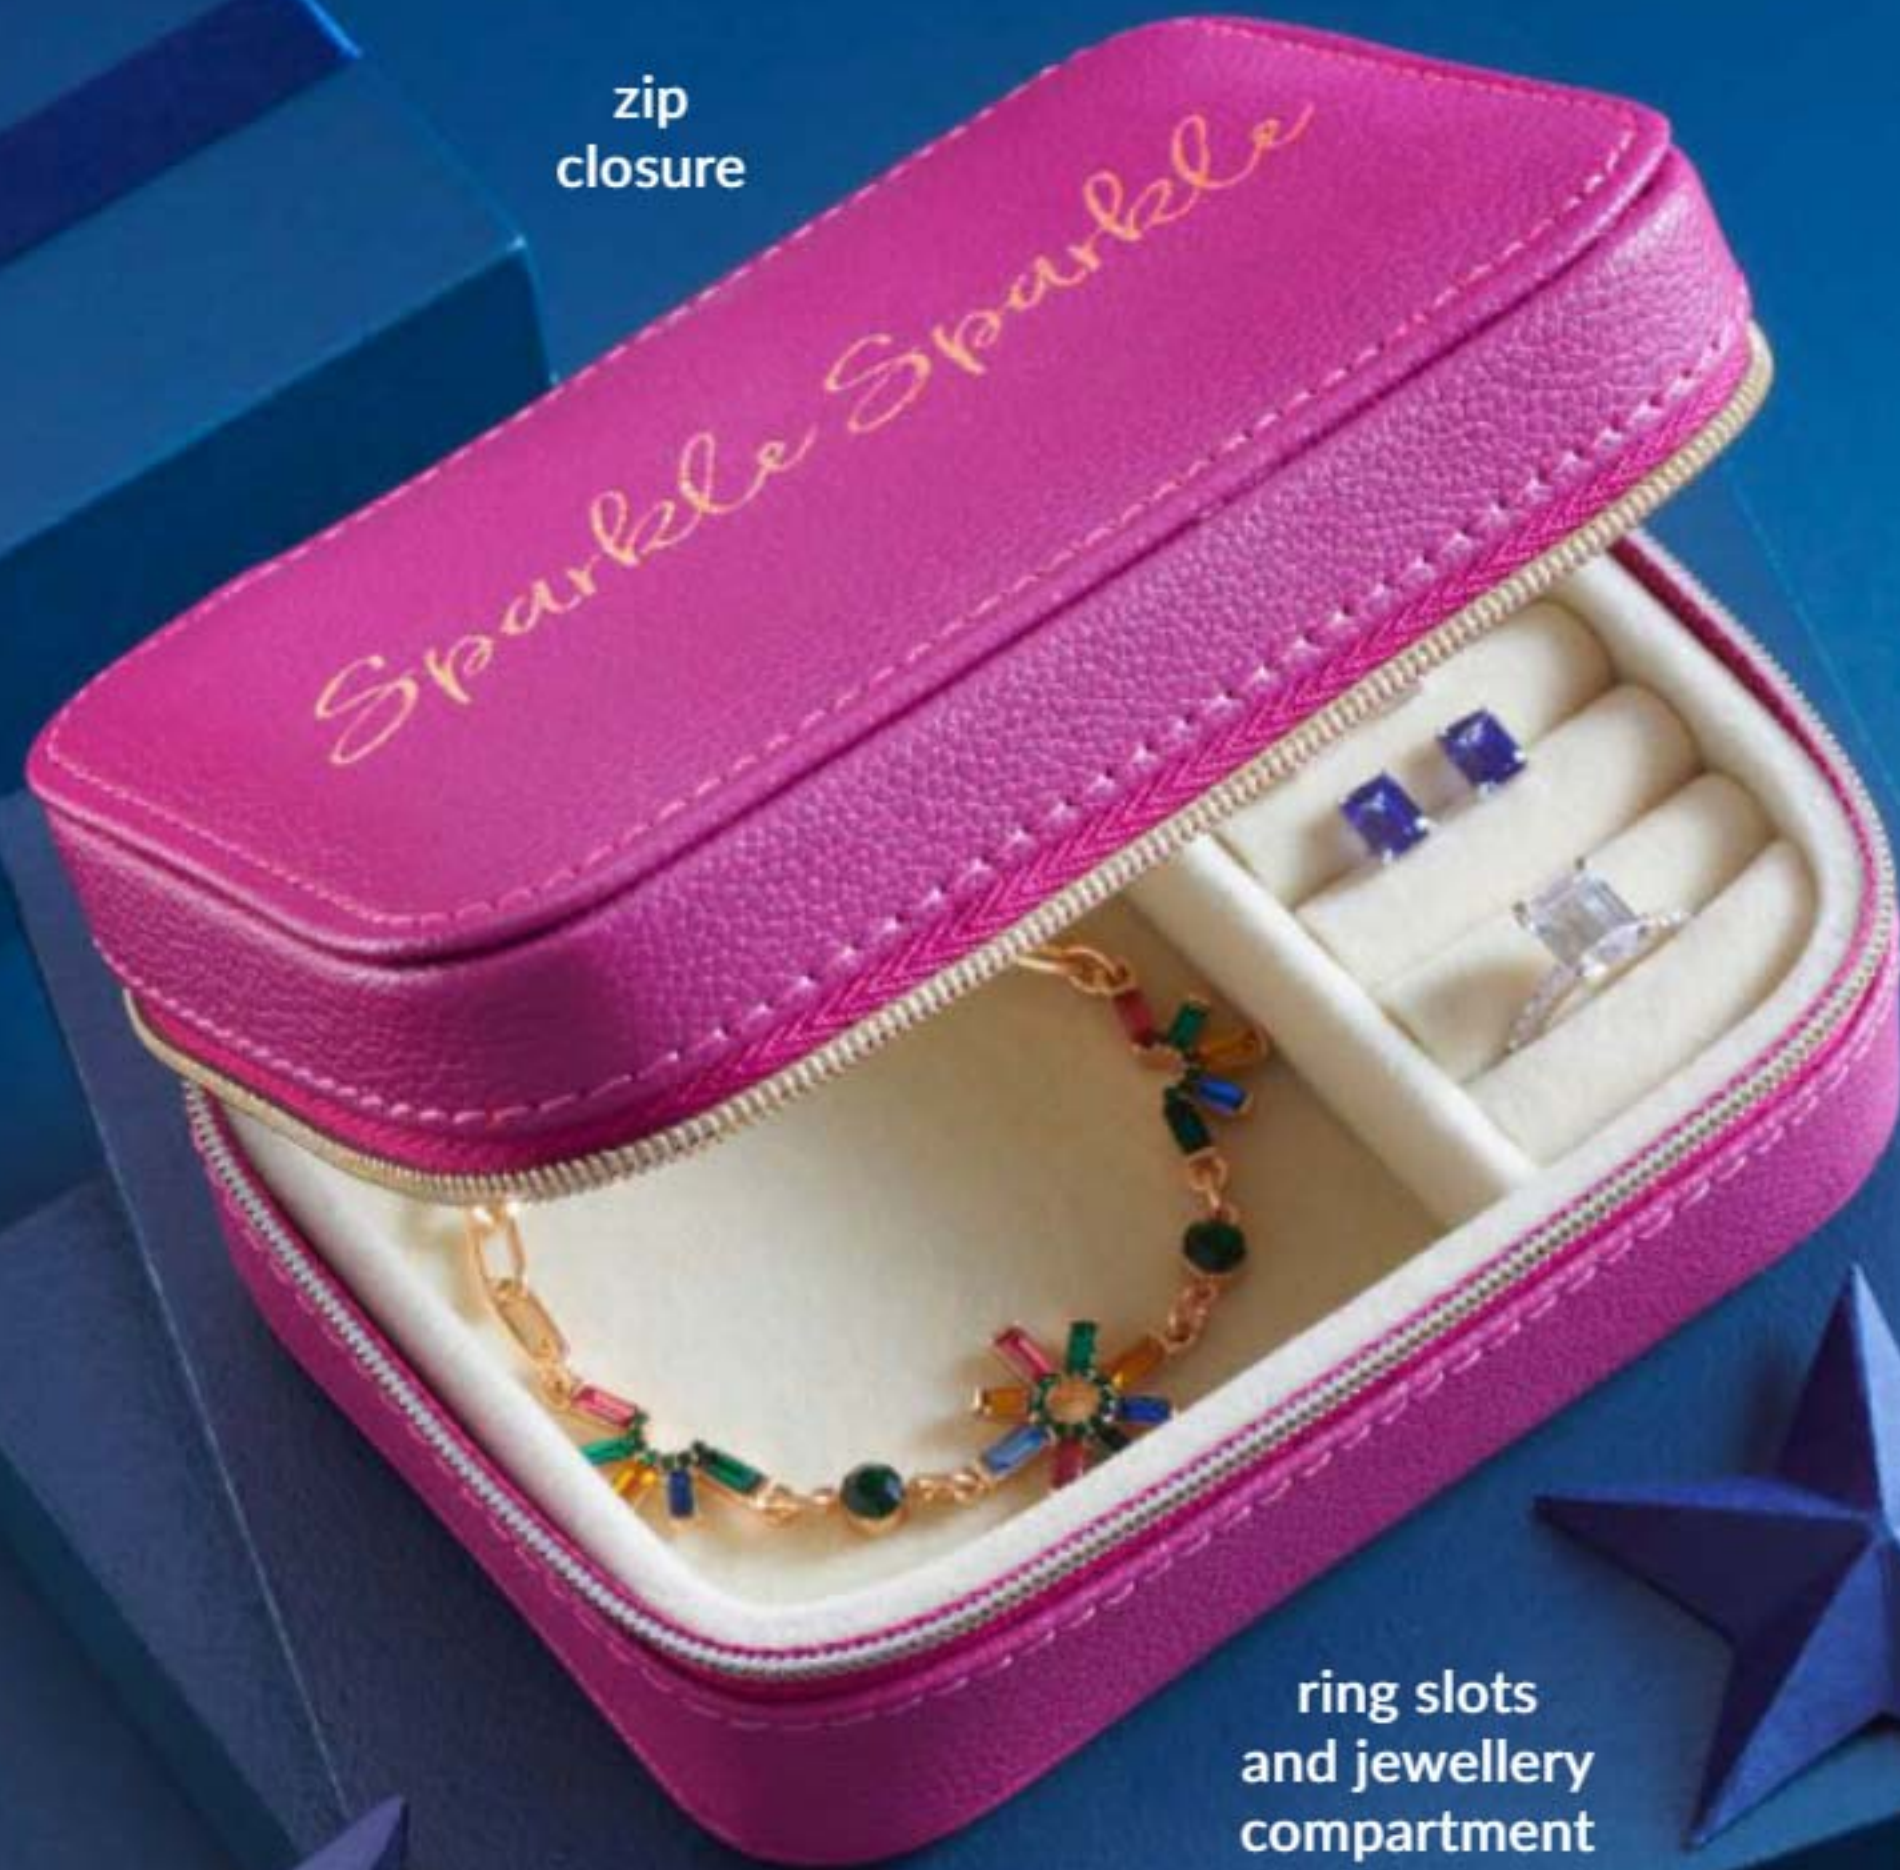

bracelet-style straps with removable links

scents of honeysuckle, ylang-ylang & milkwood

**NEW**

**Luna Watch & Little Black Dress Fragrance Gift Set**  
Watch: 18ct gold plated. Adjustable between approx. 18cm and 20cm.  
Fragrance: 30ml.  
**11296**  
brochure price: £35  
**demo: £24.50**

1

replaceable battery

quartz movement

2

comes in a gift box

**1. Sky Star Silicone Watch**  
Gold tone with silicone strap. Adjustable between approx. 15.1cm and 28cm.  
**21980** Purple  
**21998** Black  
brochure price: £15  
**demo: £10.50**  
1 shade per Rep.

**2. Leo Two-Tone Watch**  
Gold tone with stainless steel strap. Adjustable between 21.5cm and 24cm.  
**22038**  
brochure price: £24  
**demo: £16.80**

zip  
closure

ring slots  
and jewellery  
compartment