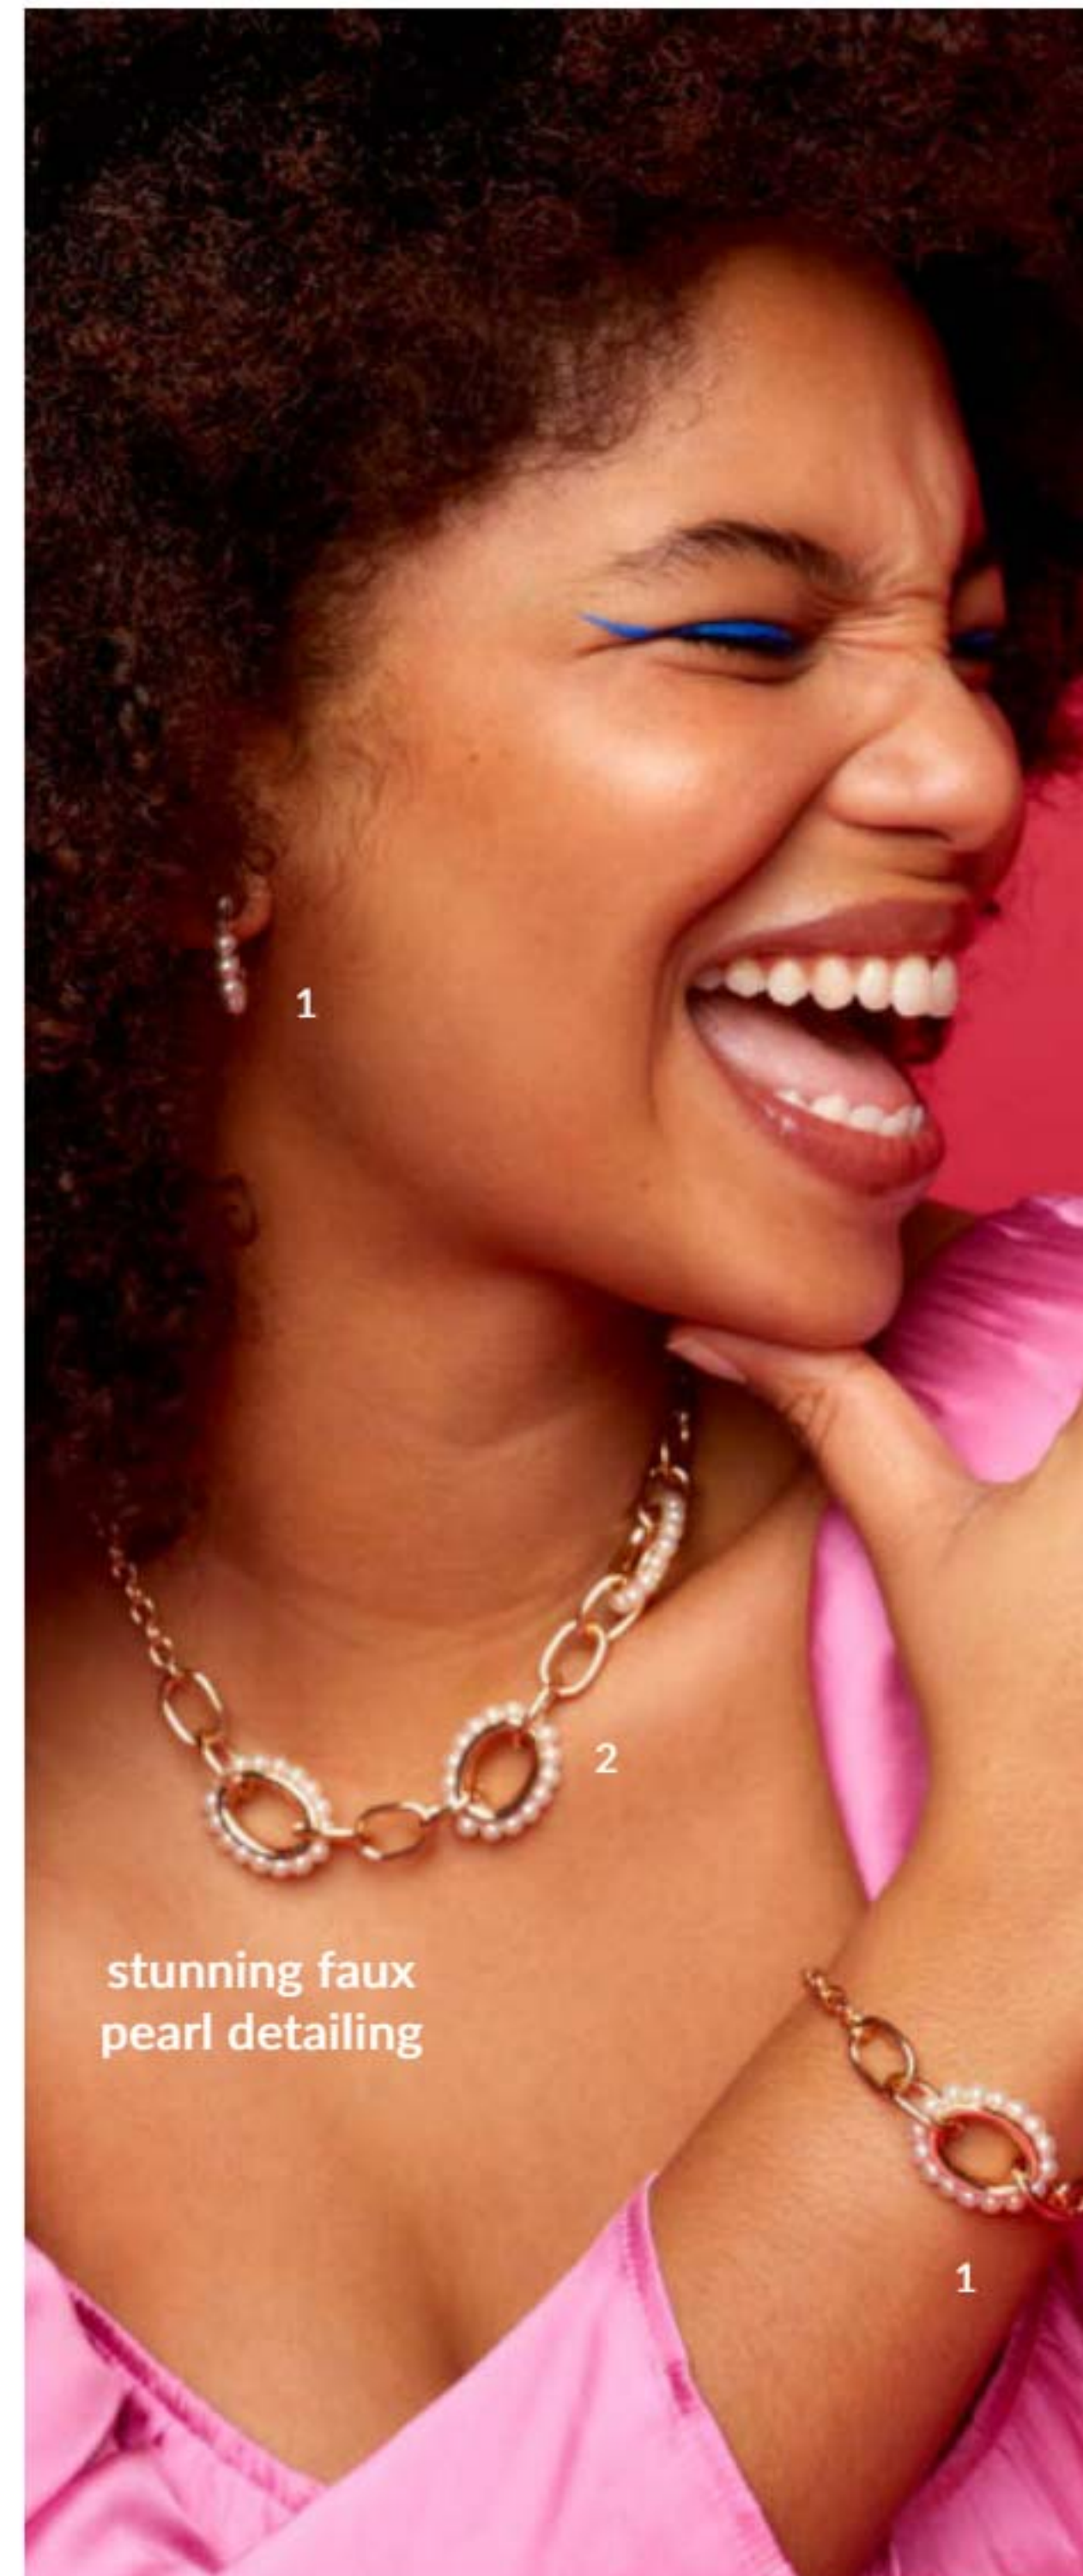

stunning faux
pearl detailing