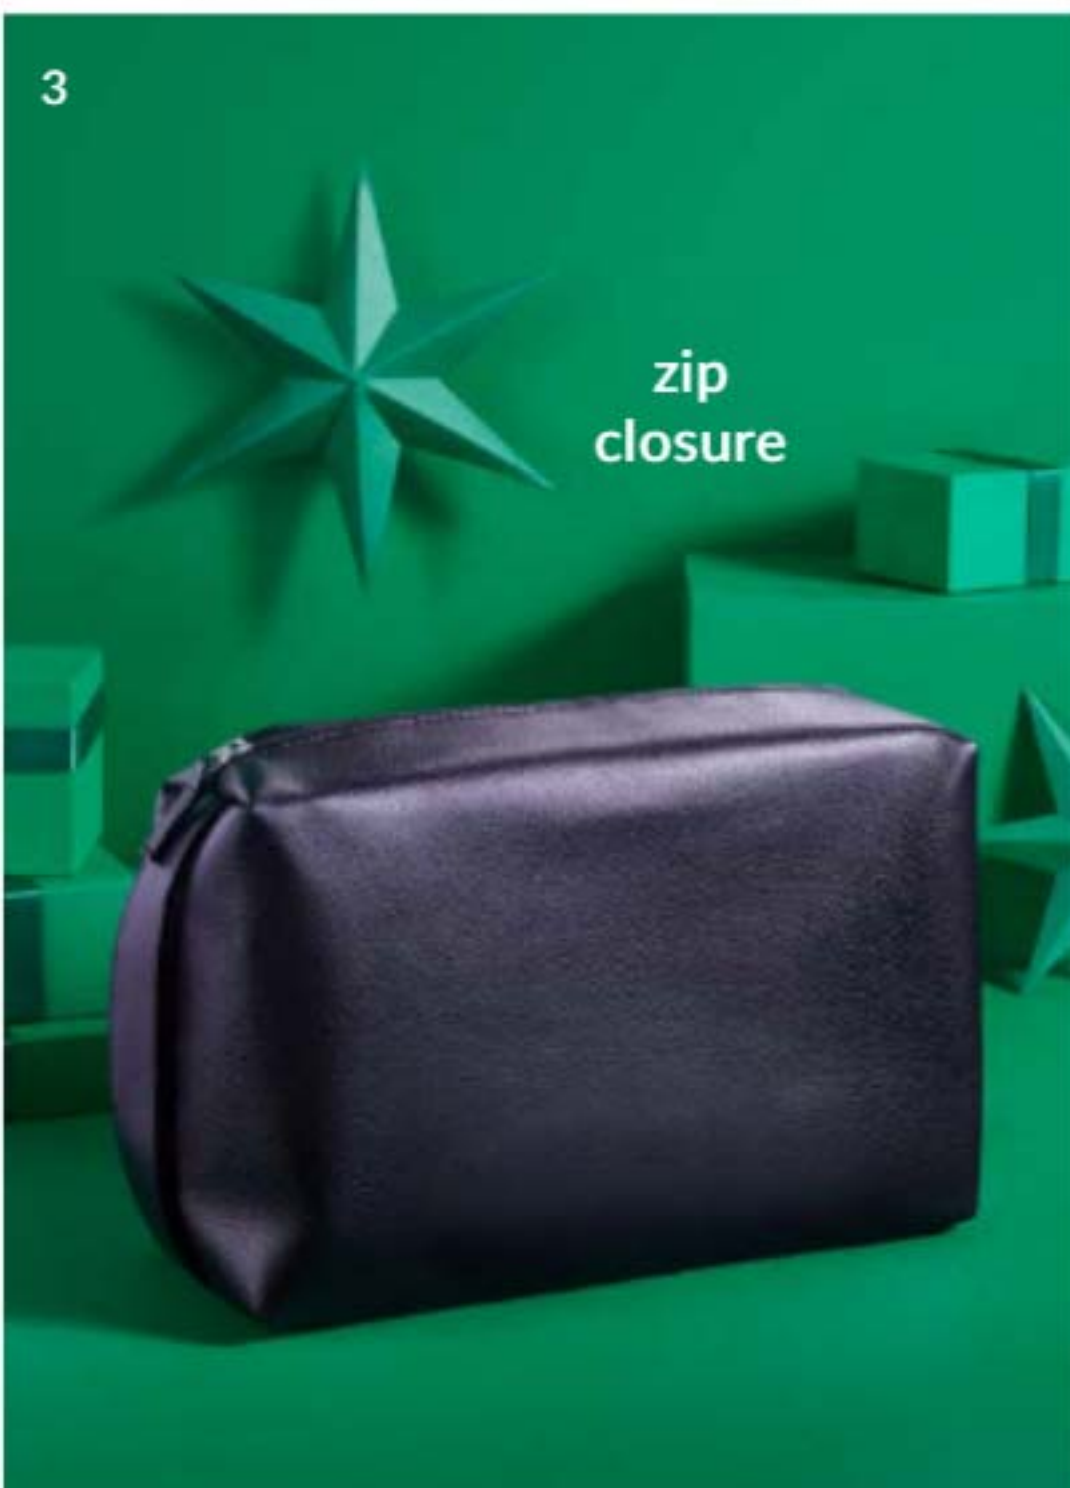

FOUGÈRE

FRESH

**1. Brushed Woven Scarf**  
Polyester. Approx. 160cm x 40cm.  
**22418**  
brochure price: £12.50  
**demo: £8.75**

**2. Contrast Wallet**  
Polyester and PU. Approx. 11.5cm x 9.5cm.  
**22467**  
brochure price: £8  
**demo: £5.60**