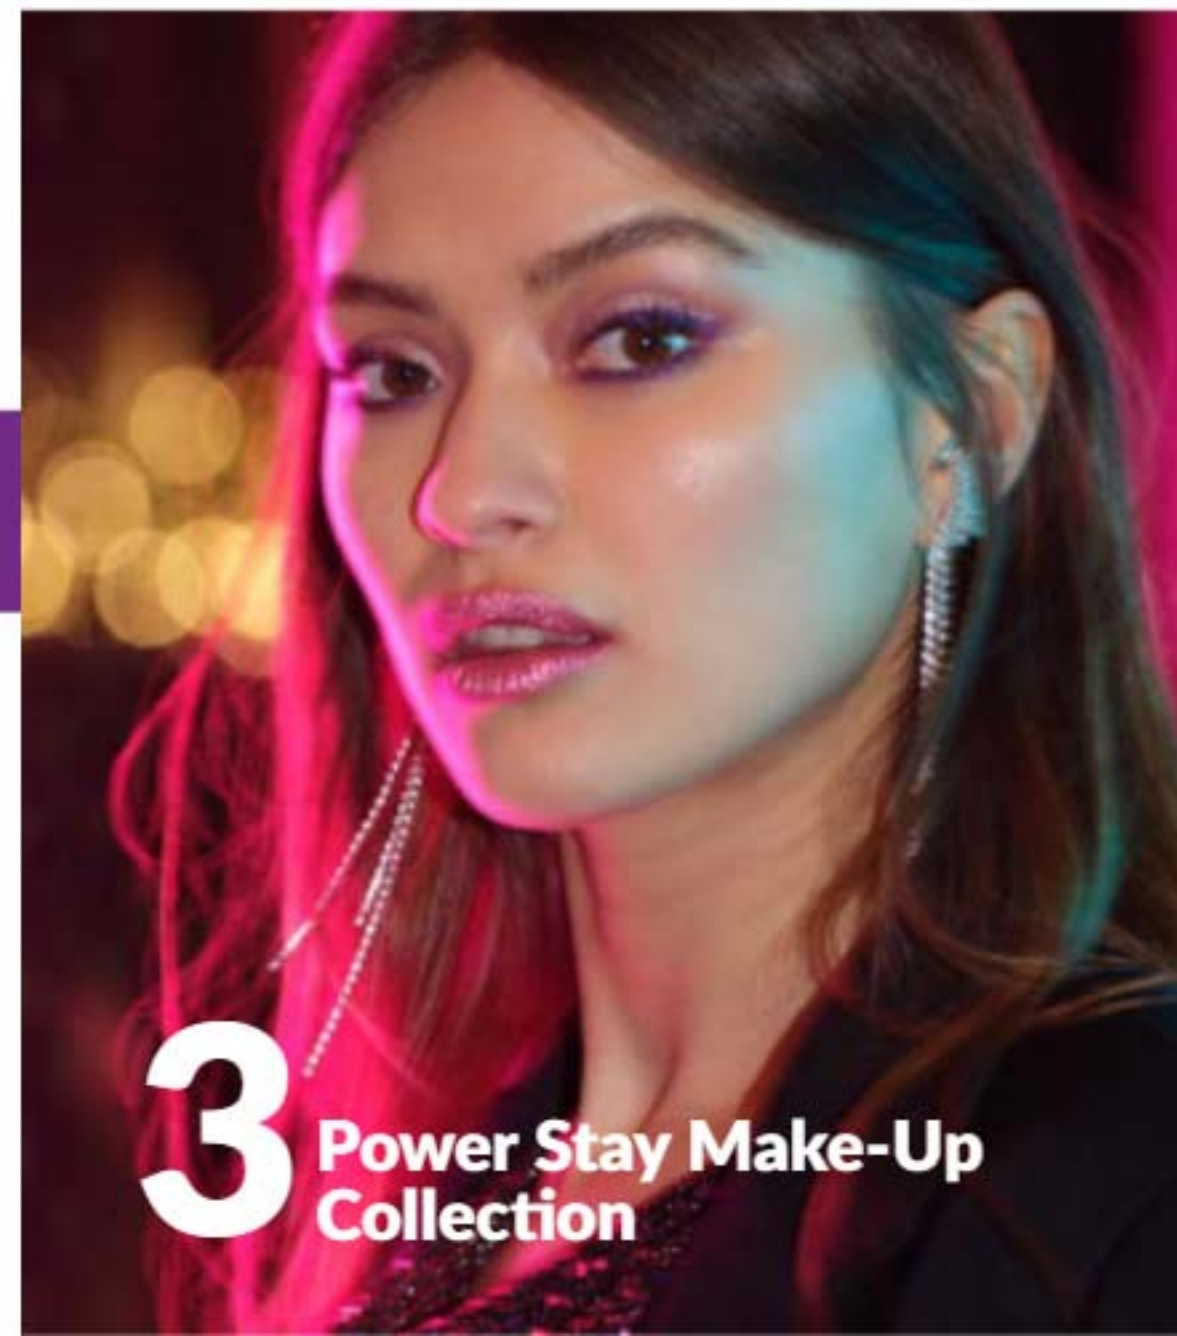

3 Power Stay Make-Up Collection