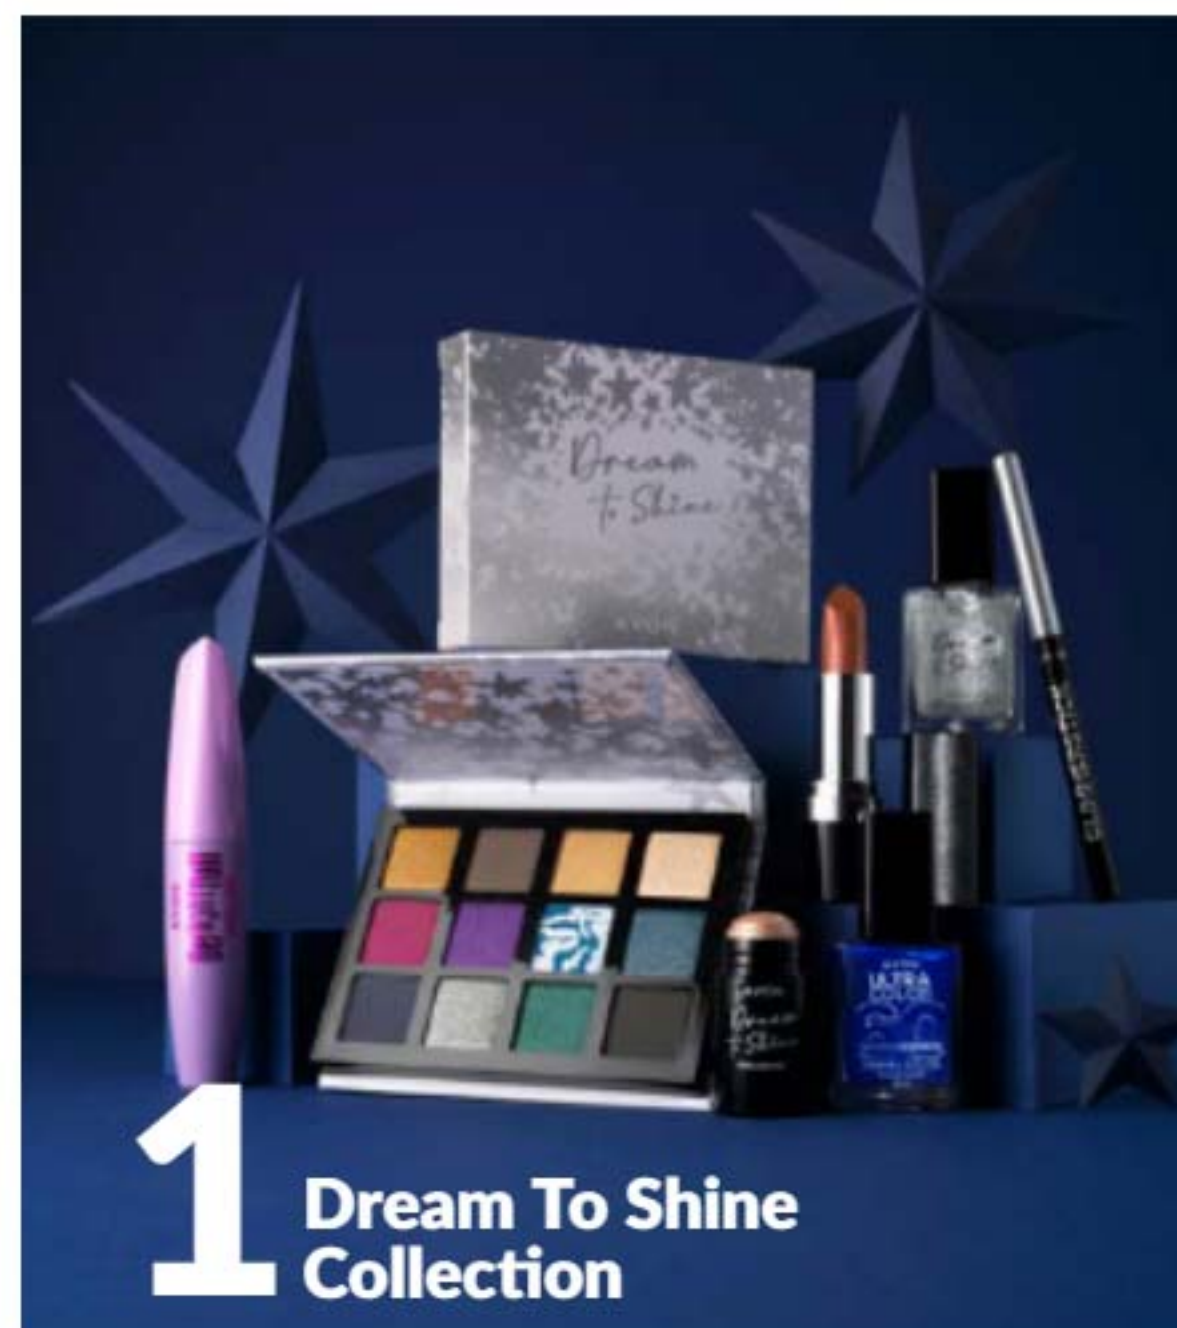

DECEMBER HOT PICKS

Looking for an **easy sales boost**? Make the most of the **HOTTEST** products this campaign.

1 Dream To Shine Collection