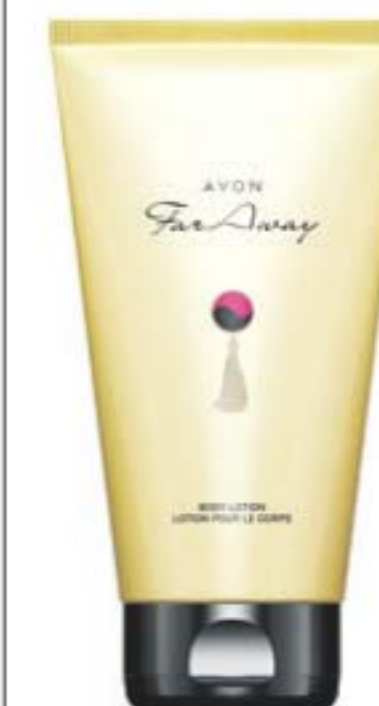

**Double Pencil Sharpener**  
Double sharpener, perfect for chubby and skinny pencils.  
**62778**  
Normally £2.50  
**£1.25**

**Set of 2 Nail Files**  
Set of 2.  
**61655**  
Normally £3.25  
**£1.35**

**Perceive for Her Gift Set**  
Includes: Perceive EDT 50ml  
and Perceive Body Lotion 150ml  
in a gift box.

**63339**  
Normally £13.50  
**£9.50**

neroli,  
butterfly  
blossom,  
silk musk

**TTA Today for Her Eau de Parfum  
- Special Edition**

**54981**  
50ml | £23.50/100ml  
Normally £18

**£13**

freesia, jasmine,  
vanilla musk

**Far Away  
Body Lotion**  
**60988**  
150ml |  
£1.33/100ml  
Normally £5.25  
**£2.50**

velvet peaches,  
poppy flower,  
amber

**Far Away Endless Sun EDP**  
**62372**  
50ml | £17.10/100ml  
Normally £16 **£9**

**Far Away Endless Sun EDP Purse Spray**  
**63313**  
10ml  
Normally £7 **£3**

**Far Away Endless Sun Body Lotion**  
**62430**  
150ml | £1.33/100ml  
Normally £5.25 **£2.50**