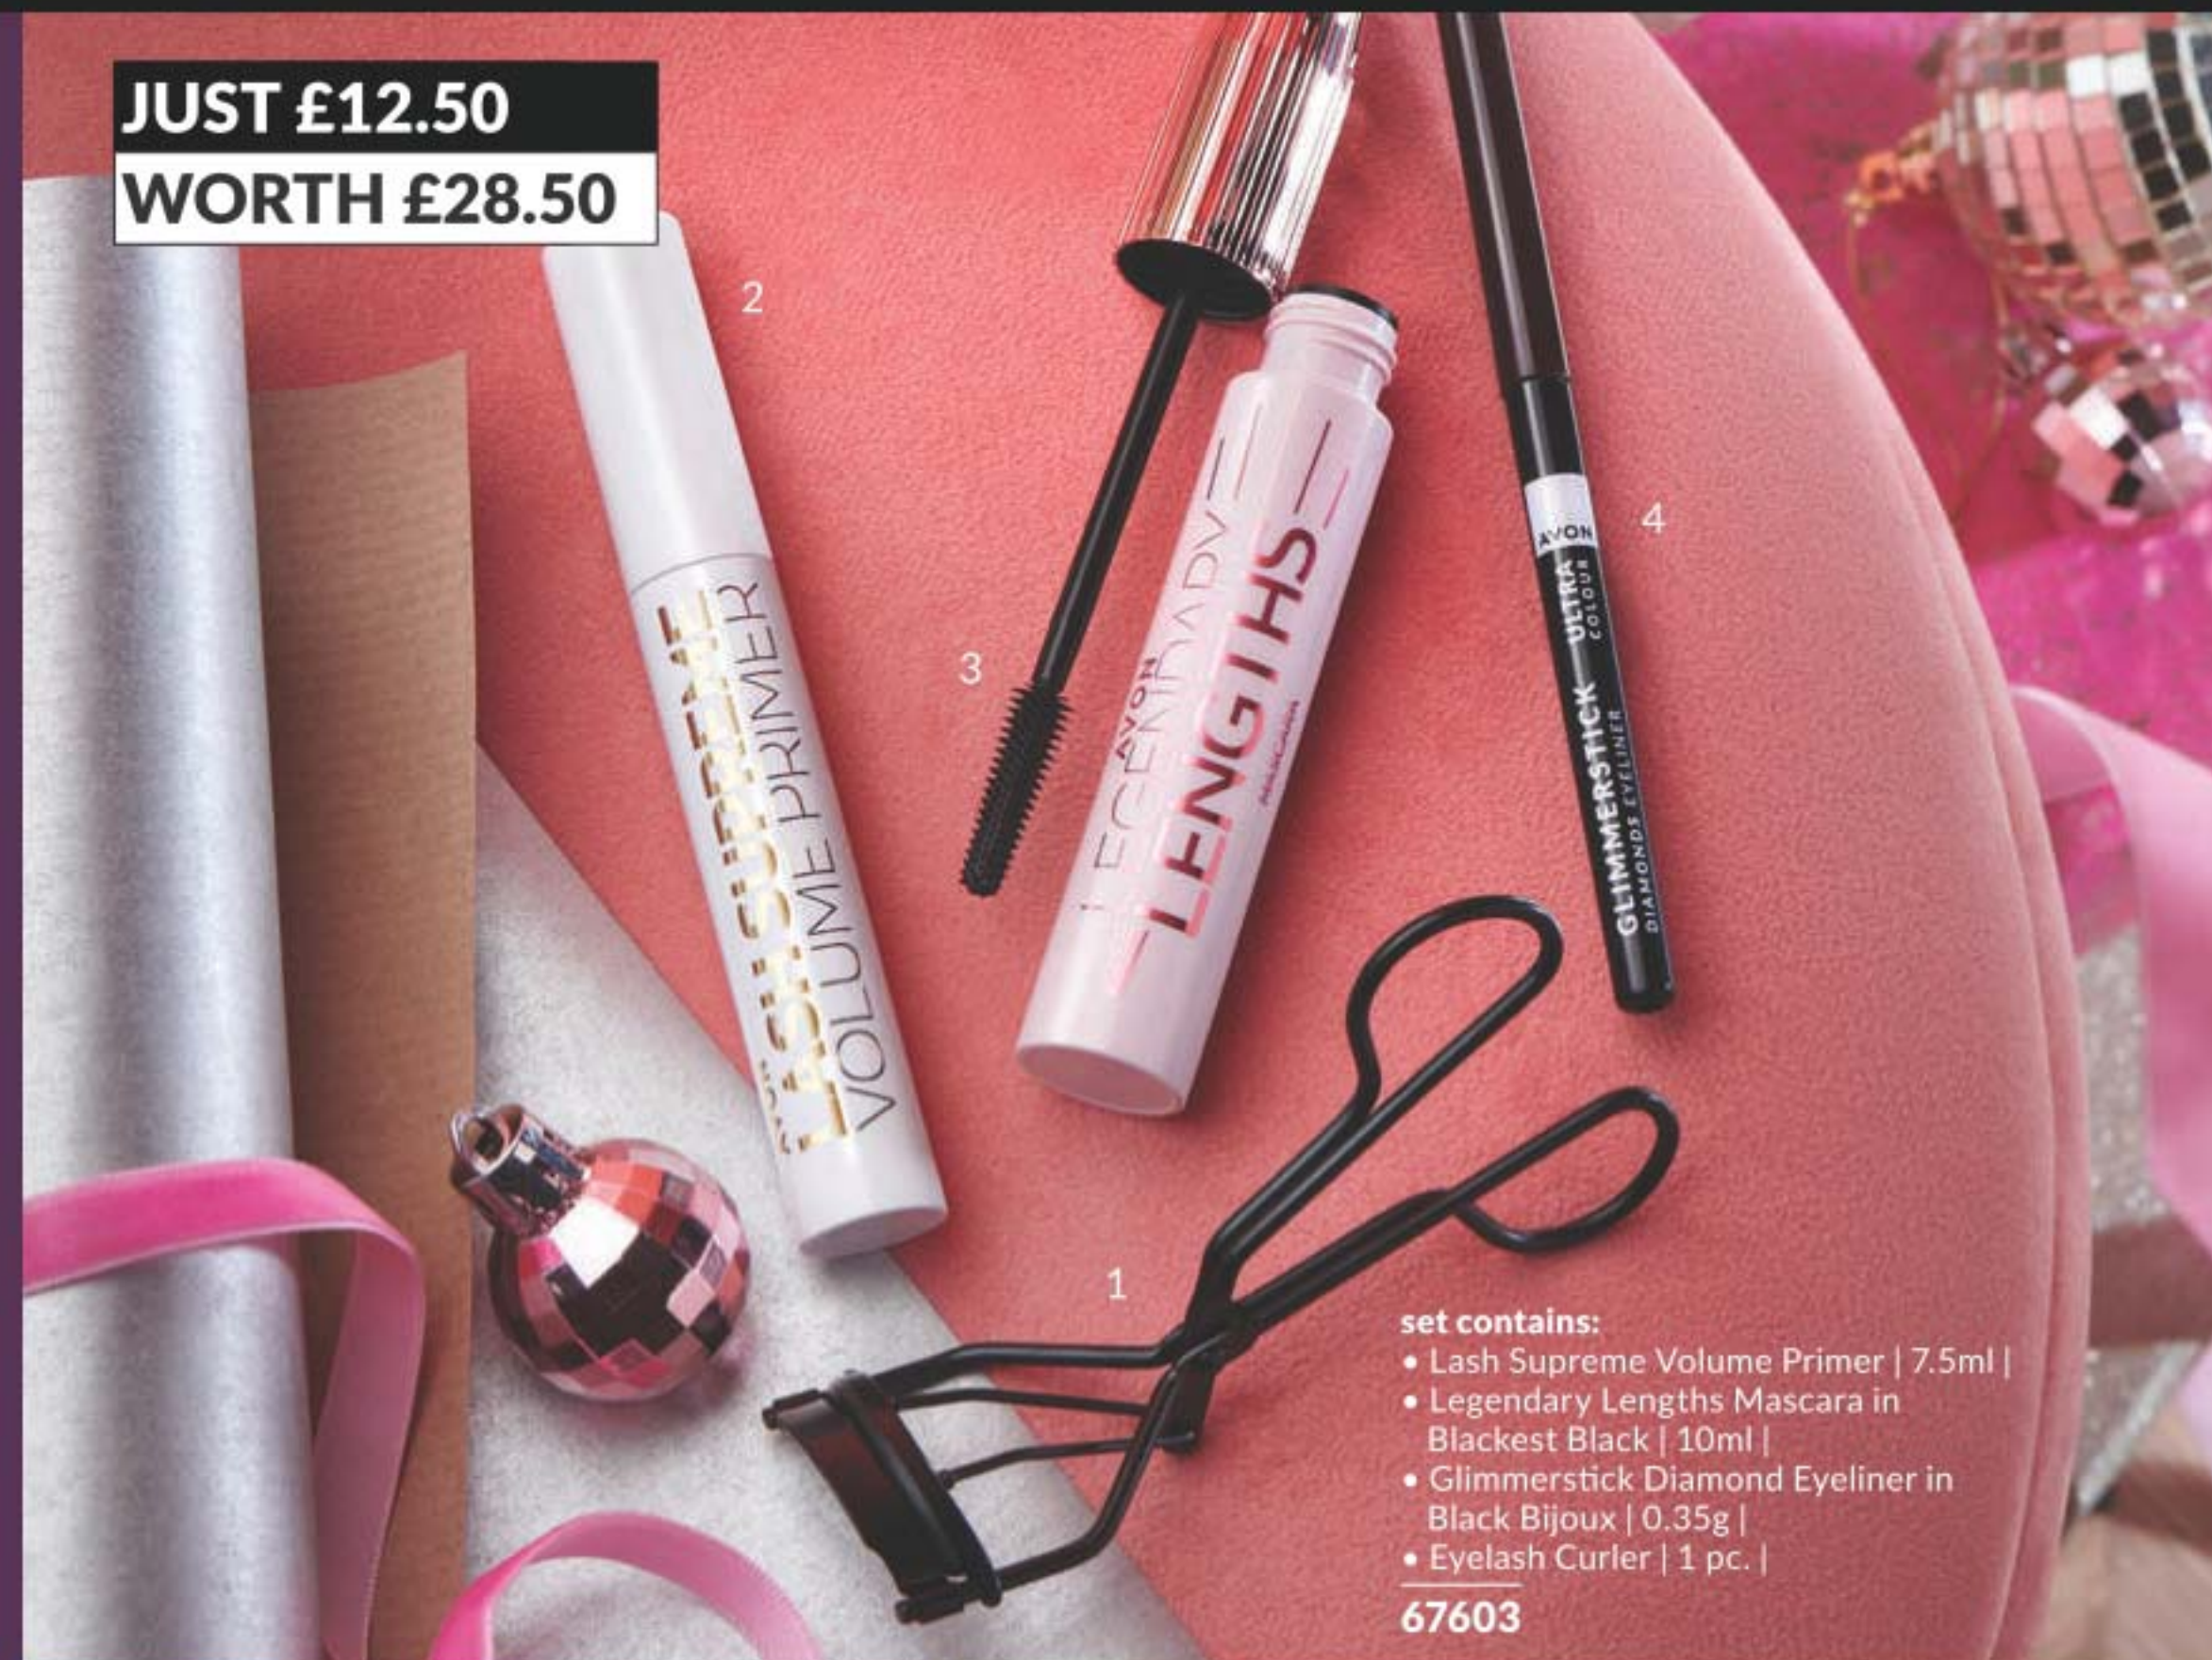

Blackest Black

DEMO THE LEGENDARY LASH LOOK

1. Curl
2. Prime lashes
3. Apply mascara
4. Finish with eyeliner

set contains:

- Lash Supreme Volume Primer | 7.5ml |
- Legendary Lengths Mascara in Blackest Black | 10ml |
- Glimmerstick Diamond Eyeliner in Black Bijoux | 0.35g |
- Eyelash Curler | 1 pc. |

67603