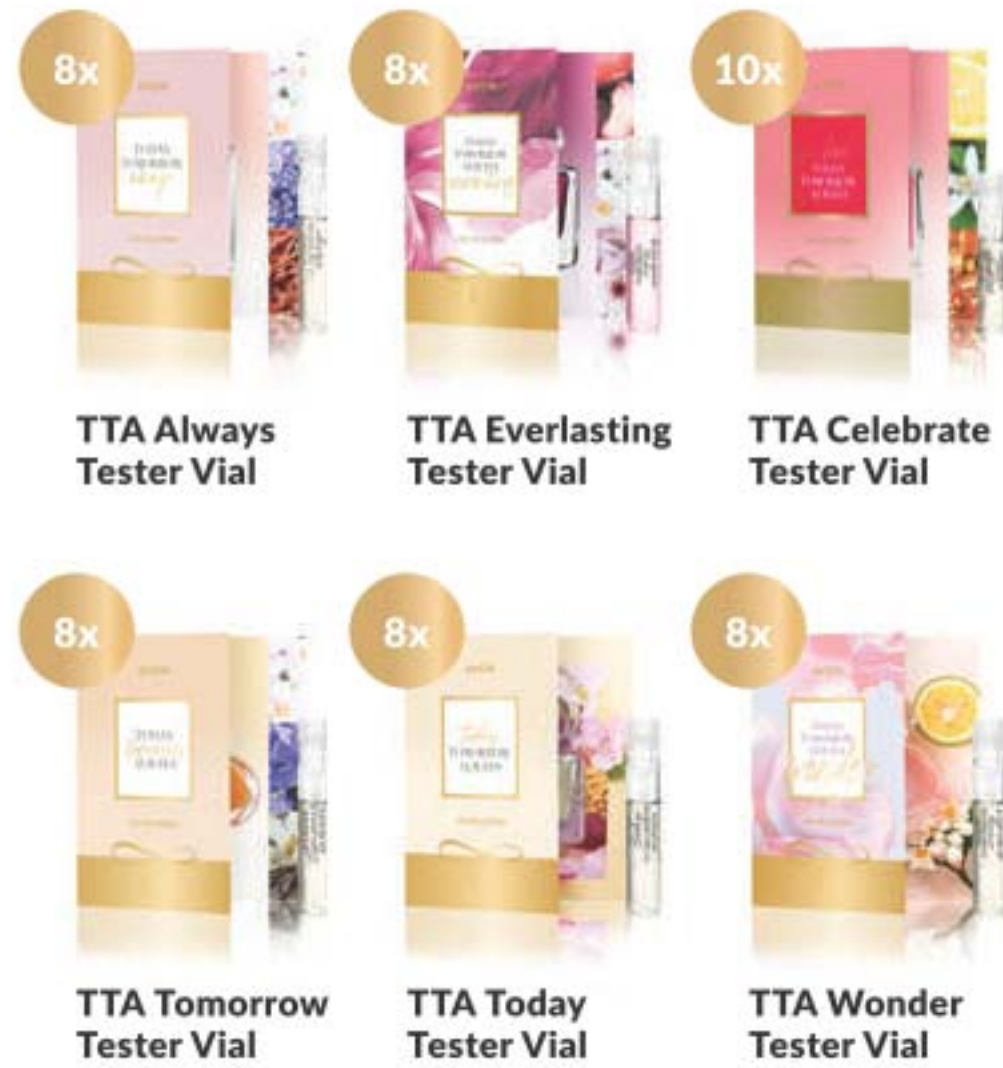

TTA SAMPLES = SALES

Q4 is the time to maximise fragrance sales as customers are on the hunt for gifts and treats for themselves. They're more likely to buy a full-size fragrance after trying the scent, so **get sampling to drive your sales!**

Check in with customers to get their thoughts on the scent and encourage them to place a full-size order.

TTA Always Tester Vial

TTA Everlasting Tester Vial

TTA Celebrate Tester Vial

TTA Tomorrow Tester Vial

TTA Today Tester Vial

TTA Wonder Tester Vial

50 FOR £9.65 that's just 19p a sample
SAVE £40.35* order using **08292****

*Based on regular brochure sample prices.
**Allow up to 3 weeks for delivery.