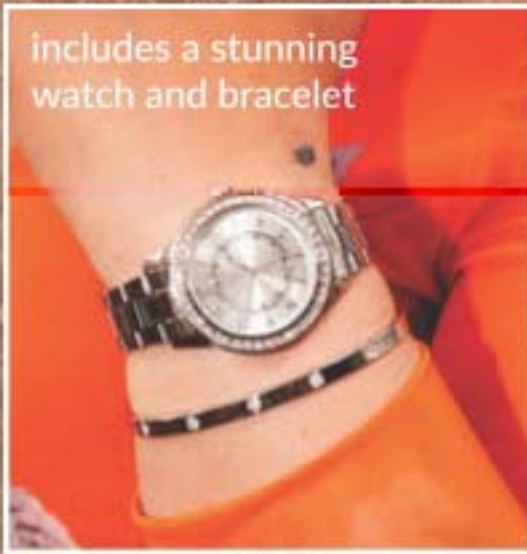

includes a stunning watch and bracelet

ANCHORCERT: SUITABLE FOR SENSITIVE SKIN
Our jewellery is tested for 16 metal allergens and certified by AnchorCert to be suitable for sensitive skin.

LIMITED EDITION EVE CONFIDENCE

Fragrance makes the perfect gift so showcase this limited edition Eve Confidence in its gorgeous packaging. Emphasise that it's only available for a short time, so customers will want to snap it up.

RUB HERE TO TRY THE SCENT