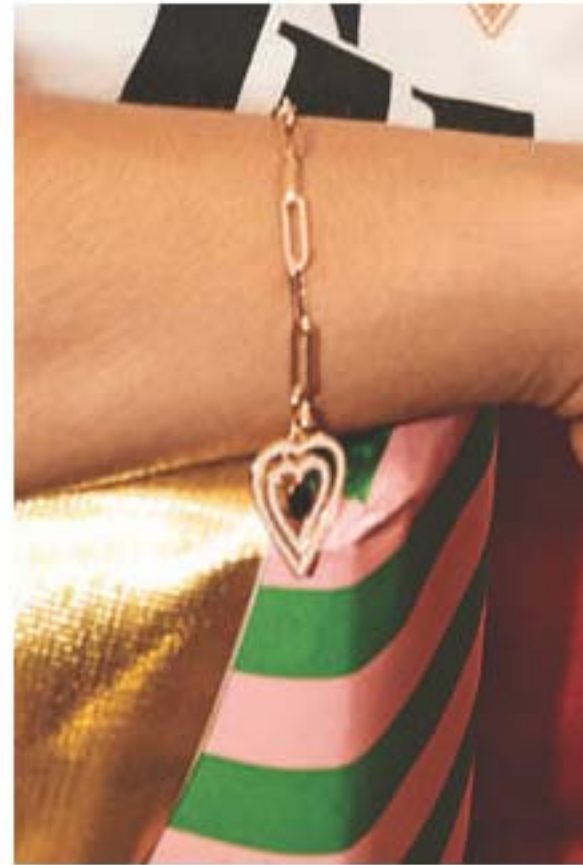

gold-tone bracelet with stand-out style

Pia Chunky Heart Bracelet

Gold tone. Steel, glass, zinc, plastic. Approx. 18.5cm + 2.5cm extension chain.

04523

brochure price: £7

demo: £4.90