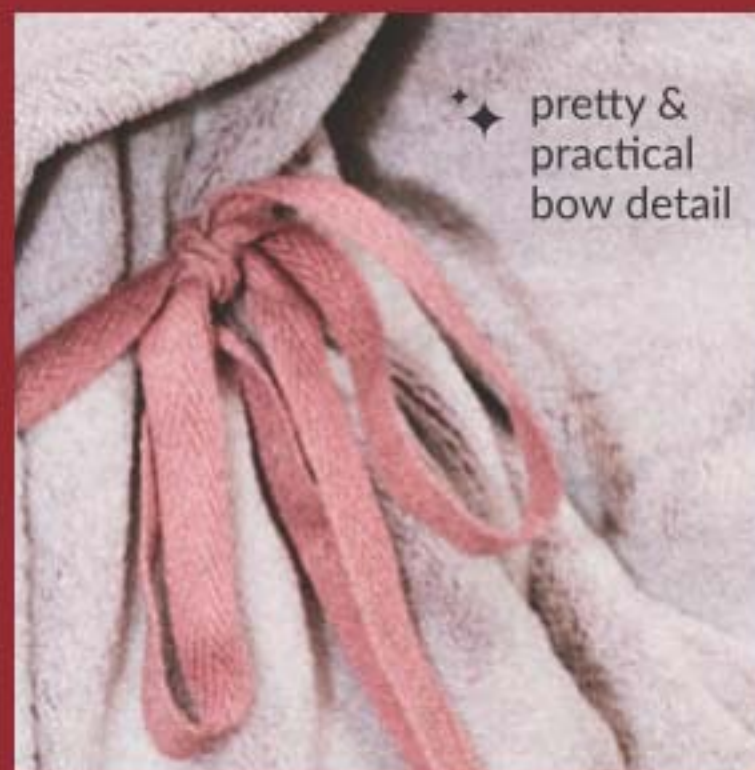

pretty & practical bow detail