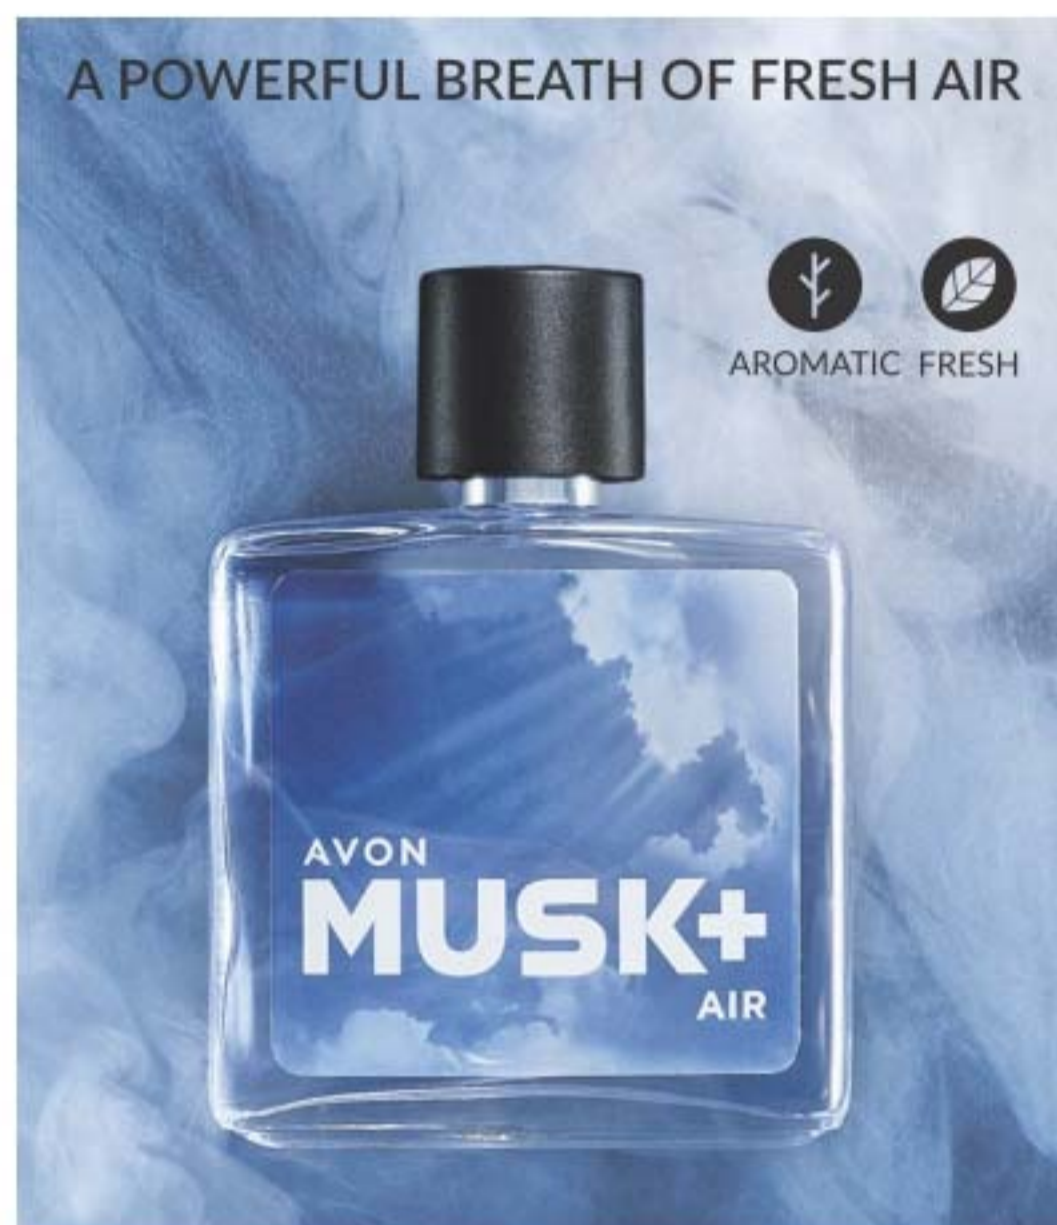

Ultra Matte Lipstick

Power Stay 24-Hour Foundation 30ml

**STEP 1**  
ORDER YOUR FOUNDATION

10

**+** **STEP 2**  
ORDER YOUR MASCARA

**+** **STEP 3**  
ORDER YOUR EYELINER

**+** **STEP 4**  
ORDER YOUR LIPSTICK

IMMERSE YOURSELF IN ULTIMATE FRESHNESS  
AND CAPTURE A COOL BURST OF ENERGY

HARNESS THE OCEAN'S STRENGTH

A POWERFUL BREATH OF FRESH AIR

UNTAMED AND PRIMAL, NATURE'S  
ENERGY RECHARGES YOU

CRAVE PURE FRESHNESS