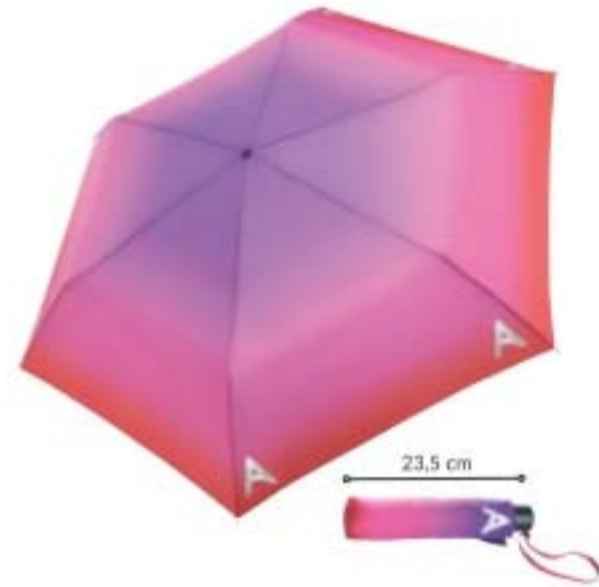

Umbrella
PU, 100% recycled polyester. Approx. 23cm x 5cm.
43034
£10