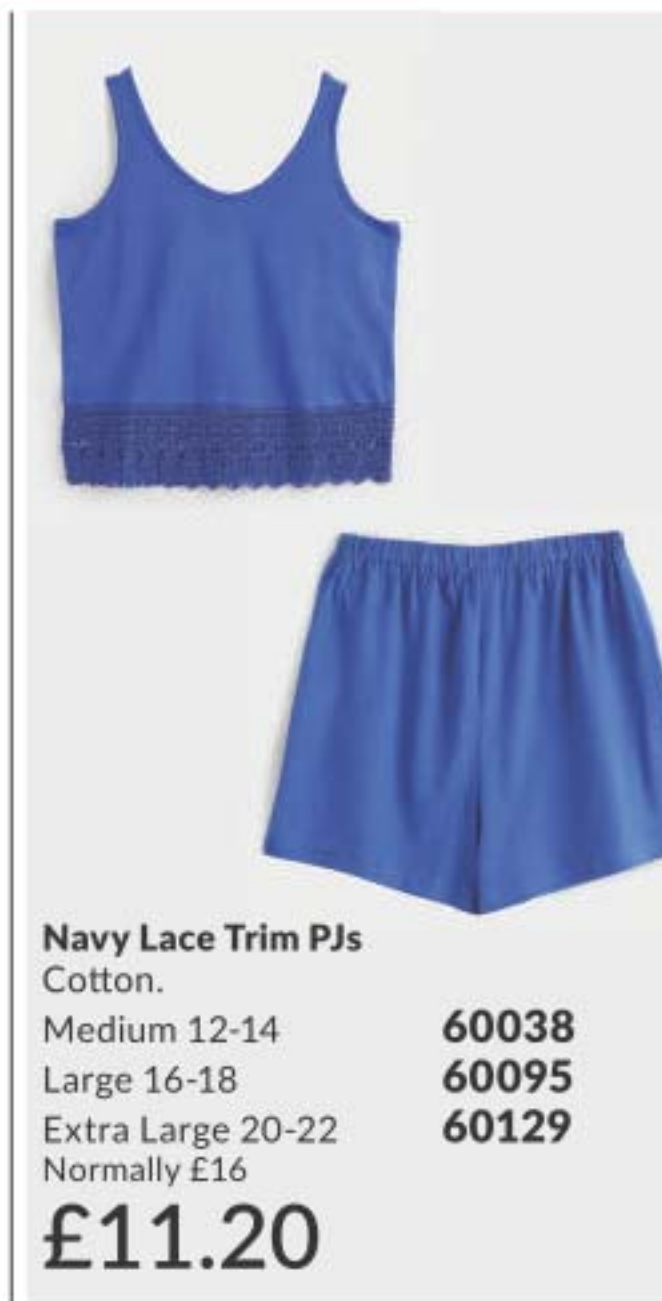

£10.50

Strawberry 3-Piece PJ Set
Cotton. 3-piece set.

Small 8-10
62406
Normally £25

£16.80

Leopard Cami PJs
Cotton.

Small 8-10
60137
Extra Large 20-22
60202
Normally £18

£11.20

Navy Lace Trim PJs
Cotton.