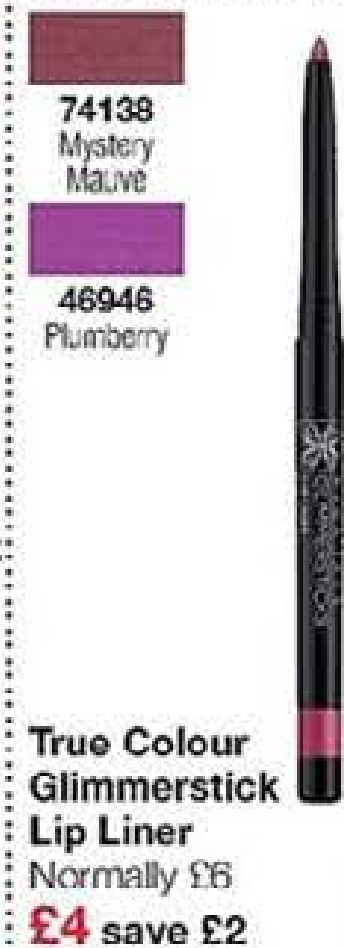

39453 Bitten Apple  
36913 Pink Suede  
39081 Cashmere Taupe  
39867 Cherry Delight  
39099 Breatnless Nude  
40600 Fuchsia Splash

**True Colour Delicate Matte Lipstick**  
Normally £8  
**£6 save £2**

**mark. Epic Lip Powder Pen**  
Normally £8  
**£6 save £2**

**Liquid Lip Gift Set:**  
Includes mark. matte Liquid Lip Lacquer 7ml in Irresistible, Naked Crush and Flushed.  
**37572 £10**

47100 Hot Pink  
71845 Mulberry  
47936 Legendary Red  
62968 Pale Peach

**True Colour Glazewear Lip Gloss 6ml**  
Price per 10ml = £10.00  
Normally £6.50  
**£6 save 50p**

**True Colour Glimmerstick Lip Liner**  
Normally £6  
**£4 save £2**

70169 Forever Mine  
71944 Bright Side  
71167 Stay Cool