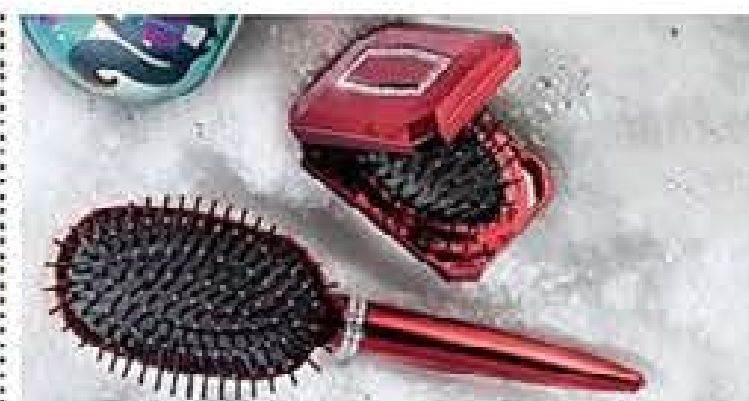

**Anew Targeted Eye Massager**  
19786  
Normally £5  
**£2.50**  
half price

**Advance Techniques Limited Edition Berry Cushion Brush**  
Diamanté and metallic.  
49940  
Normally £3.50  
**£3** save 50p