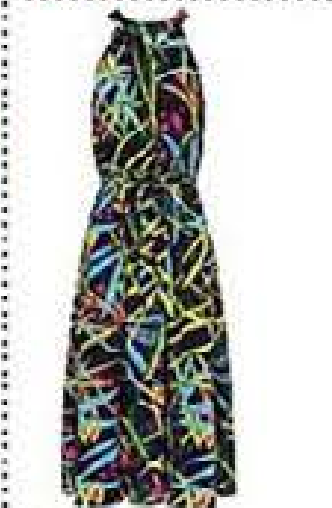

Summer Tones Midi Dress

95% polyester, 5% elastane.
29488 6/8
49690 10/12
Normally £20
£15 save £5