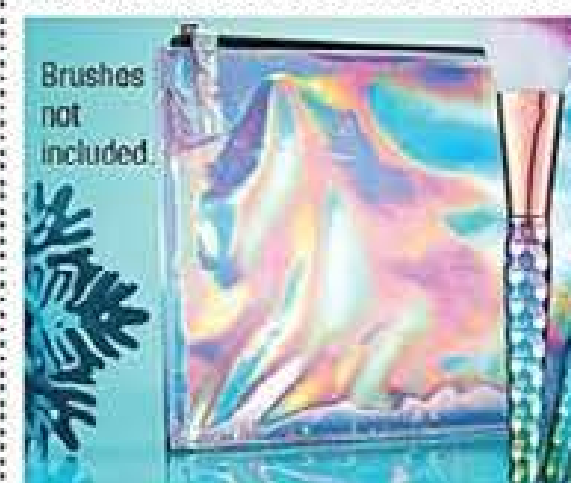

Paradise Falls Showcase Face Gems 33654
Normally £6
£4.50 save £1.50

Dual-Ended Face Brush 42093
Normally £6
£4 save £2

Make-up Brush Cleaner & Dryer 56218
Normally £6
£3 half price

£8 BODY FIRM & TONE
see back cover for full details

Drawstring Make-up Bag
Polyester. Approx. 18cm x 17cm.
18440
Normally £12
£6 half price

Holographic Cosmetics Bag
PVC pouch. Approx. 20cm x 15cm.
71811
Normally £8
£3 save £5

Maisey Initial Stretch Bracelet
Silver-plated stretch link bracelet with heart and crystal set initial charm. Approx. 6cm diameter unstretched.
54031 A 57596 K
05140 B 12823 L
01040 C 06775 M
02105 D 11577 N
25692 E 11650 P
24547 F 11692 R
28050 G 11775 S
28944 H 04390 T
26625 I 11965 V
20461 J
Normally £5
£2.50 half price