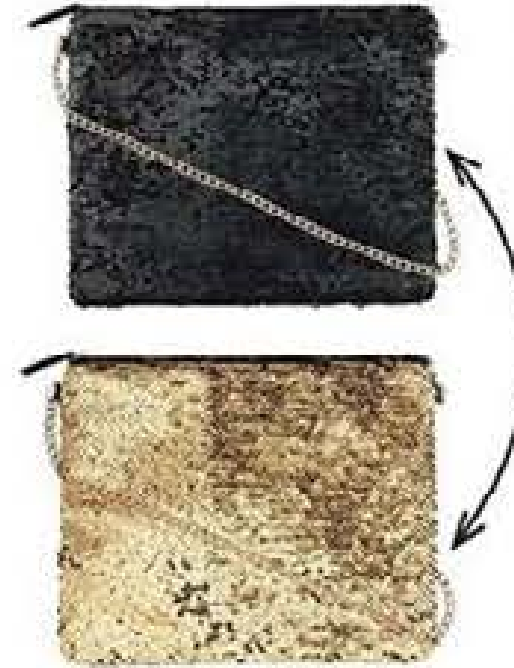

LIMITED TIME OFFERS

FASHION

£12
save £4

Lace Trim Playsuit
67% viscose, 33% polyester, excluding trims. **KEEP AWAY FROM FIRE.**
21220 6/8
21287 10/12
21428 14/16
21444 18/20
Normally £16
£12 save £4

£12.50
save £3

Willow Boho Cropped PJs
Top: 100% cotton. Trousers: 96% cotton, 4% elastane. **KEEP AWAY FROM FIRE.**
21519 6/8
21642 10/12
14811 14/16
14704 18/20
27896 22/24
Normally £15.50
£12.50 save £3

£11.95
save £6

Tropical Jumpsuit
100% cotton all-in-one. **KEEP AWAY FROM FIRE.**
20305 10/12
25783 14/16
09290 18/20
03681 22/24
Normally £17.95
£11.95 save £6

Ava Bear Socks
Acrylic. Machine washable. One size.
31179 One size
Normally £12
£6 half price

£12
save £2.50

Esme Lace Bra
97% polyester, 3% elastane.
21105 10/12
21212 14/16
Normally £14.50
£12 save £2.50

Golden Hour Reversible Sequin Cross-Body Bag
Black PU and polyester with reversible sequins on one side. Approx. 24cm x 20cm.
32383
Normally £14
£10 save £4

COVETED

Coveted Ring Detail Clutch Bag
O-ring handle. PVC with polyester lining. Approx. 29cm x 16cm.
08995
Normally £28
£18 save £10

Heart Charm Handbag Light
PVC with white LED light. Approx. 15.5cm x 6.5cm x 1cm. Comes with a non-replaceable battery.
39263
Normally £2.50
£2 save 50p

Handbag not included.

JUST
£15
HALF PRICE

Mayleen Boyfriend Watch
Bracelet-style strap, adjustable between approx. 18cm and 20cm with removable H bar.
03749 Rose gold-tone
05306 Silver-tone
Normally £30
£15 half price

JUST
£20
SAVE £25

TABITHA WEBB

T By Tabitha Webb Selous Watch
18ct gold-plated with genuine leather strap. Adjustable between approx. 18cm and 21.5cm. Includes a battery that can be replaced.
57802
Normally £45
£20 save £25