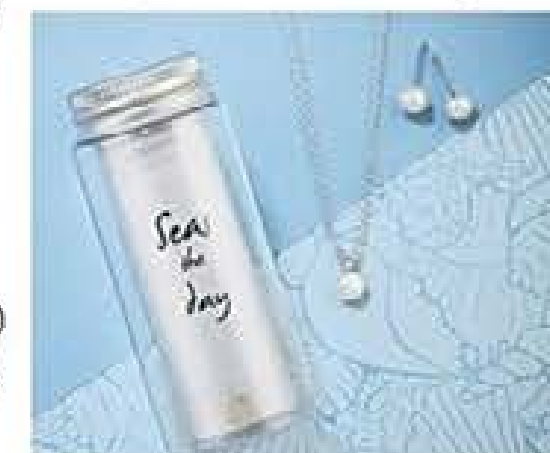

Cold Shoulder Ruffle Top
100% viscose.
32367 10/12
32458 14/16
32516 18/20
31252 22/24
Normally £20
£15 save £5