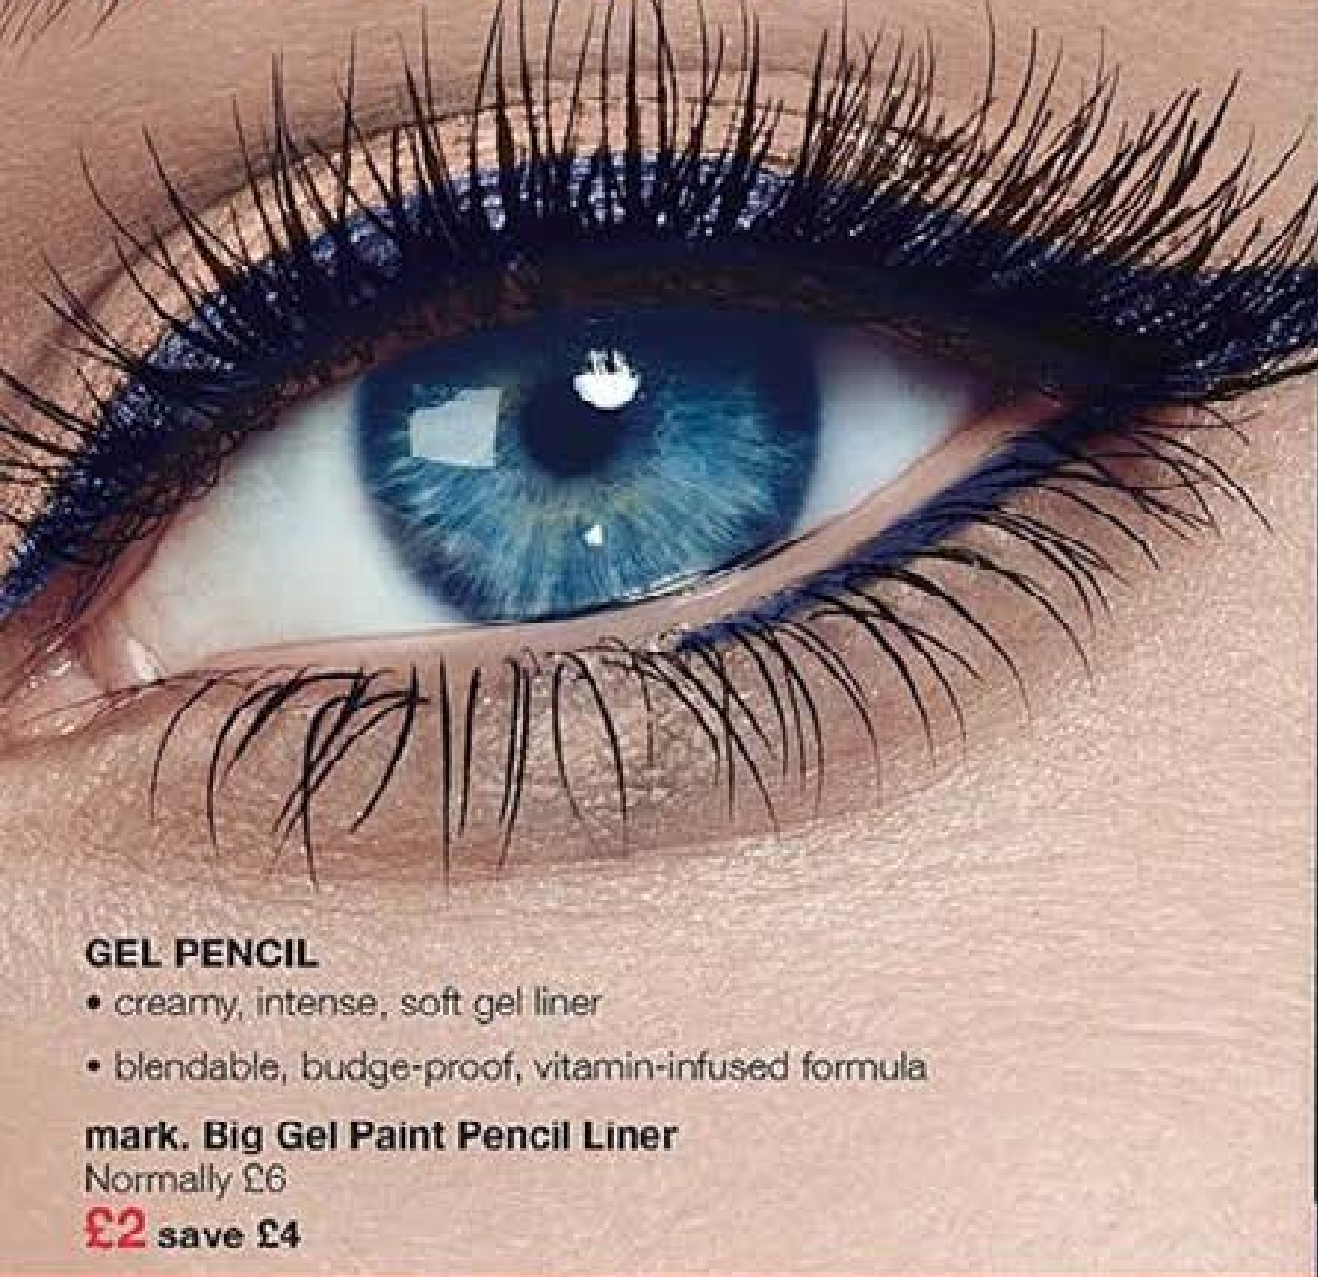

EASY ON
THE EYES

GEL PENCIL

- creamy, intense, soft gel liner
- blendable, budge-proof, vitamin-infused formula

mark. Big Gel Paint Pencil Liner

Normally £6

£2 save £4

THE BIG GEL PAINT PENCIL

JUST