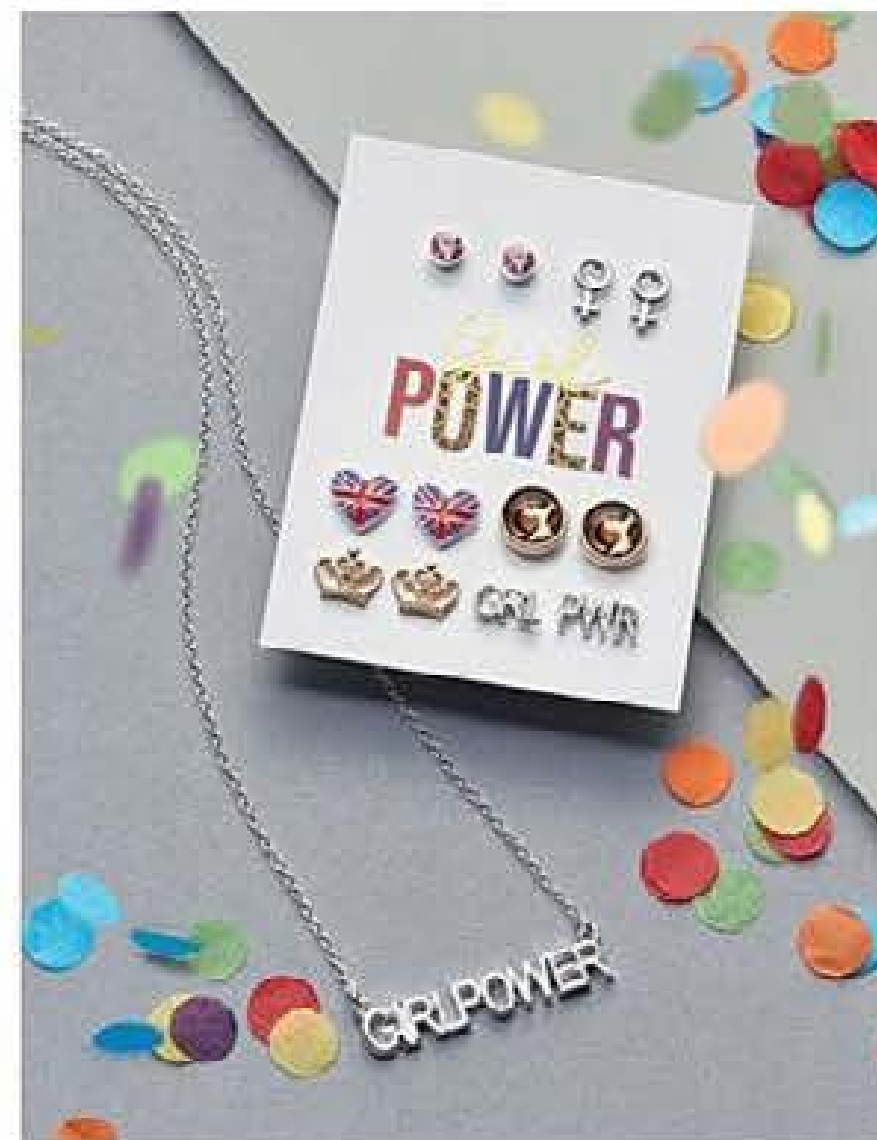

Girl Power Necklace
Silver-plated. Approx. 42cm + 9cm extension chain.
49551
Normally £4.50
£2.50 save £2

Girl Power Earrings
6 pairs of pierced stud earrings on gift card. With titanium posts.
73338
Normally £5
£3 save £2