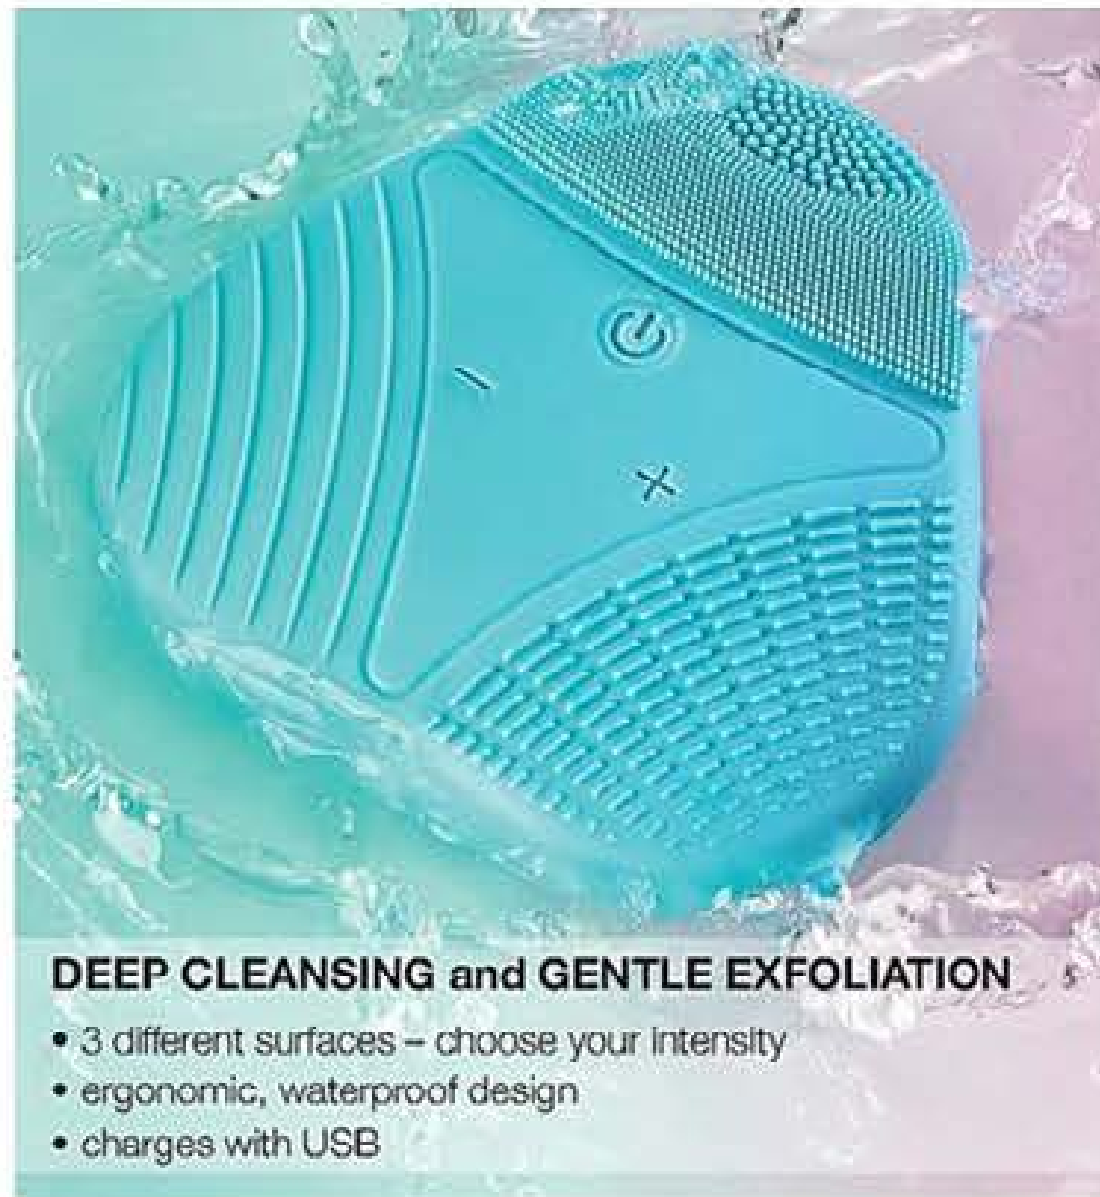

deep pore cleansing made simple

DEEP CLEANSING and GENTLE EXFOLIATION

- 3 different surfaces – choose your intensity
- ergonomic, waterproof design
- charges with USB

Electric Pore Cleanser

Vibrating silicone facial cleanser. Charge with USB.
65490
Normally £20
£7.50 save £12.50

How to use: Massage your choice of cleanser into wet skin.

Switch on the Electric Pore Cleanser and massage over skin in circular motions before rinsing.

Avon Care Limited Edition Hydrating Lip Balm
42929
Normally £1.20
80p save 40p

Avon Care Hydrating Lip Balm
49965
Normally £1.20
75p save 45p

Anew Ultimate Multi-Performance Lip Treatment
73668
Normally £12
£10 save £2

Anew Clinical Defend & Repair Deep Recovery Night Cream 30ml
49767
Price per 100ml = £50.00
Normally £20
£15 save £5

Avon True Nutra Effects Hydration Gel Night Cream 50ml
72041
Price per 100ml = £5.00
Normally £4.50
£2.50 save £2

Avon True Nutra Effects Mattifying Gel Night Cream 50ml
72058
Price per 100ml = £6.00
Normally £4.50
£3 save £1.50

Avon True Nutra Effects Radiance Night Cream 50ml
48322
Price per 100ml = £5.00
Normally £4.50
£2.50 save £2

Avon True Nutra Effects Ageless 35+ Day Cream SPF20 50ml
34231
Price per 100ml = £10.00
Normally £8
£5 save £3

Avon True Nutra Effects Miracle Glow Nourishing Oil Cream 50ml
70995
Price per 100ml = £12.00
Normally £9
£6 save £3

Charcoal Sponge
92% PVA, 8% charcoal. Approx. 9.7cm x 7.2cm x 1.6cm.
65391
Normally £8
£3 half price