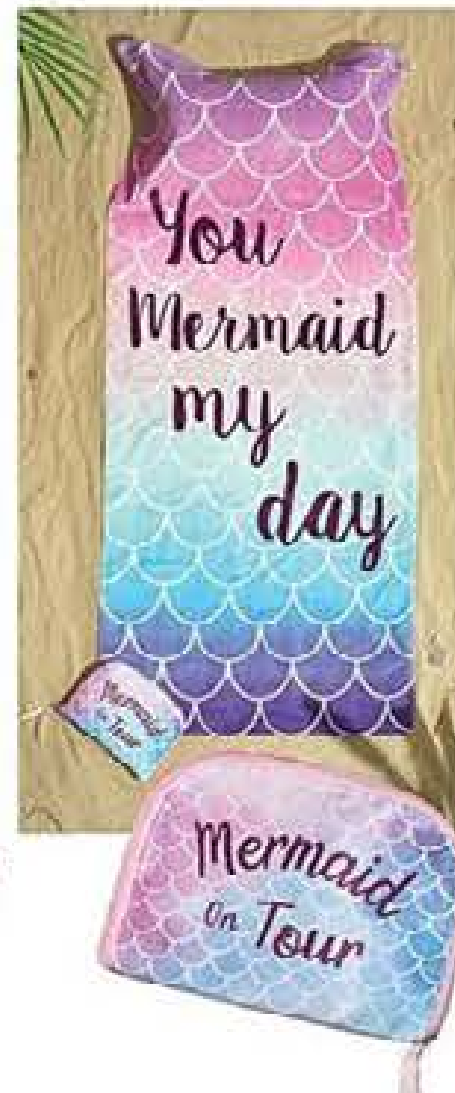

**Mermaid Adventures Travel Journal**  
A5 travel journal with zip pocket.  
**07005**  
Normally £10  
**£5 half price**

**Mermaid Beach Towel**  
100% cotton, ombre print towel with removable plastic pillow. Approx. 70cm x 150cm.  
**20255**  
Normally £12.50  
**£9 save £3.50**