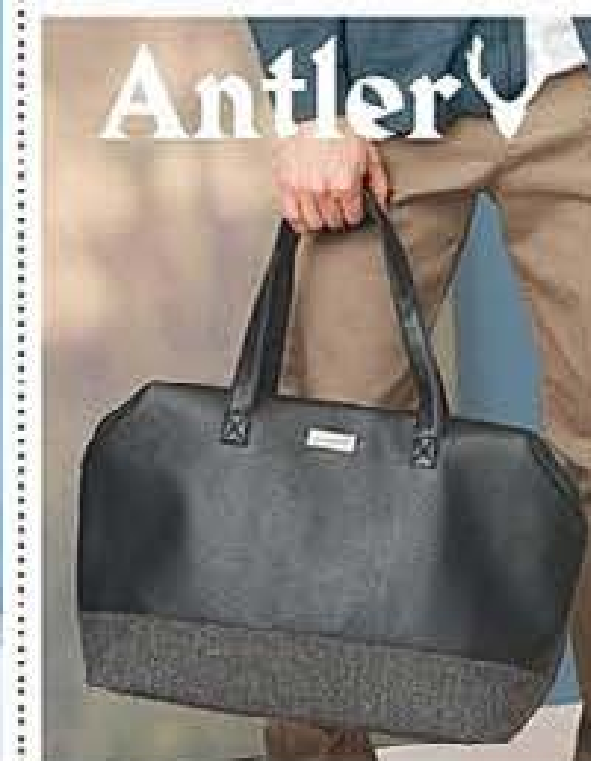

**Men's Nose, Ear & Facial Hair Trimmer**

Contains: precision head, large head, adjustable blade, handy cleaning brush and stand. Requires 1x AA battery (not included).

50104  
 Normally £15  
**£9 save £6**

**Men's Beard-Trimming Set**

PU pouch (approx. 11.2 x 6.5cm) with stainless steel scissors (approx. 9cm) and plastic comb (approx. 9.8cm).

40246  
 Normally £4  
**£3 save £1**

**Antler Weekender For Him**