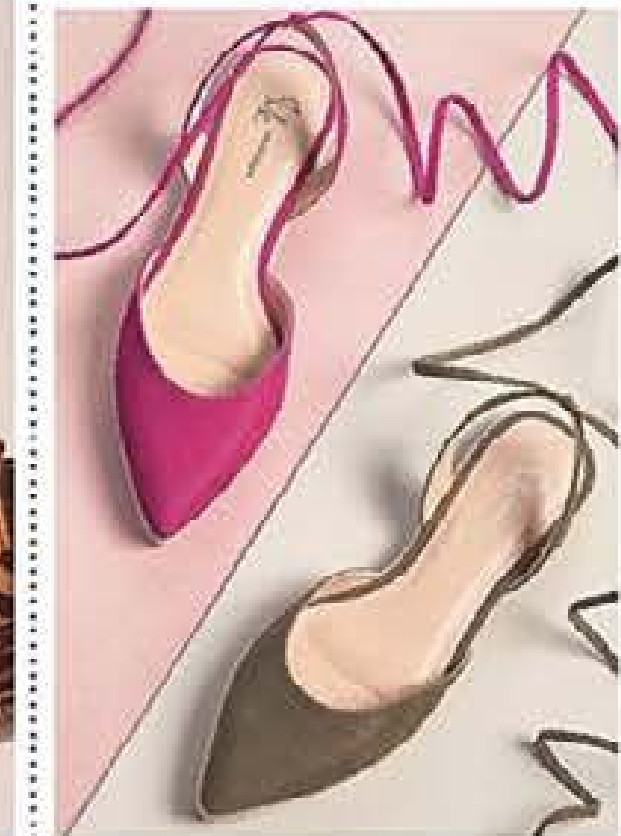

Chelsee Espadrilles

Polyester upper, PU lining and TPR sole.

Fuchsia	Khaki
32326 Size 4	31393 Size 4
46961 Size 5	36301 Size 5
70797 Size 6	36384 Size 6
65540 Size 7	36475 Size 7
53058 Size 8	36624 Size 8

Normally £18
£10 save £8