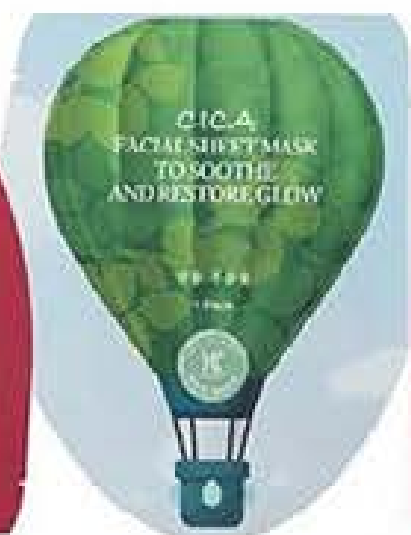

**Moisturising Hand Cream with Milk**  
30g  
40592  
Price per 100g = £6.67  
Normally £4  
**£2 half price**

**Moisturising Hand Cream with Acacia**  
30g  
40998  
Price per 100g = £6.67  
Normally £4  
**£2 half price**

**Golden Mushroom Sleep Mask**  
Wake up to radiant, moisturised skin. 50g  
40394  
Price per 100g = £8.00  
Normally £6  
**£4 save £2**

**Glass-Effect Hydrogel Face Mask**  
Contains 1 mask.  
64170  
Normally £3.50  
**£1.75 half price**