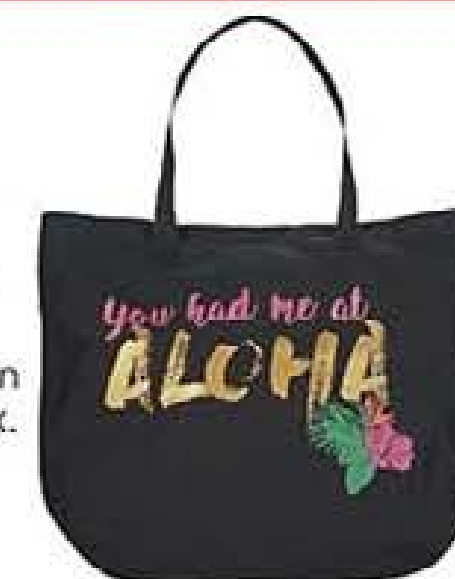

Blue Skies Umbrella
Polyester umbrella with sleeve.
02774
Normally £12
£8 save £4

Birthstone Shopper Bag
100% cotton, approx. 41cm x 40.5cm x 5.5cm.
February **£3.50** save £1.50
51540 February 37028 September
51300 March 35154 October
Normally £5
£3.50 save £1.50

Claire Cross-Body Bag
Adjustable strap. PVC.
Approx. 23.5cm x 22cm.
30932
Normally £6.50
£6 save 50p

Tropical Slogan Shopper
Canvas cotton shopper with magnetic button closure. Approx. 42cm x 11cm x 41cm.
35360
Normally £8
£6 save £2