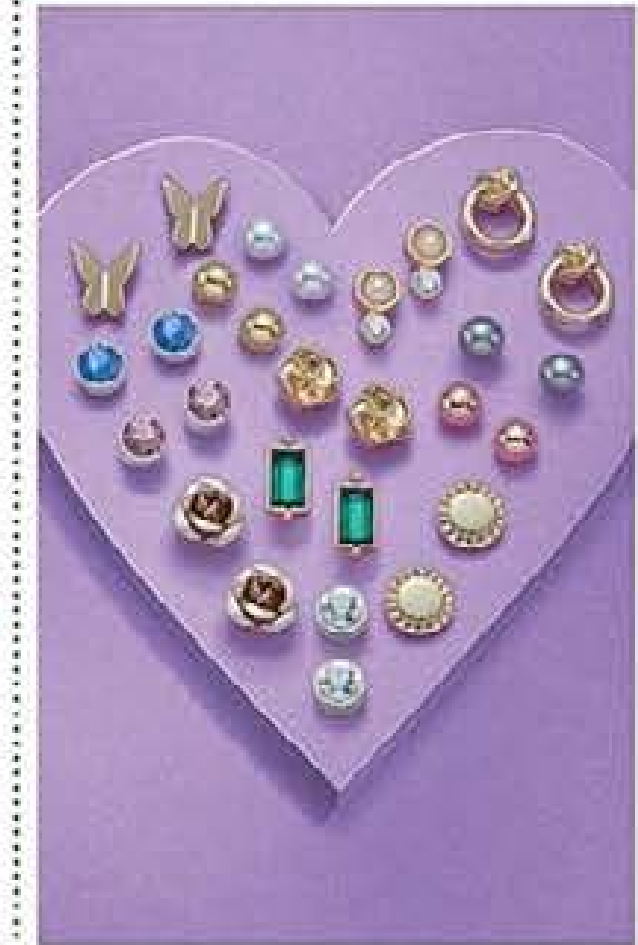

Silicone strap adjustable between approx. 17.3cm and 22.3cm.

00968 White

00992 Blush

£12

Donella Rainbow Watch

Bracelet-style strap, approx. 21.5cm with removable H-bar fastening or 20cm without.

39313

Normally £30

£25 save £5

Daisy Dixon Watch

Bracelet-style strap max approx. 18.5cm with 6 removable links.

38356

Normally £35

£22 save £13

DAISY DIXON LONDON

Bianna Earring Gift Set