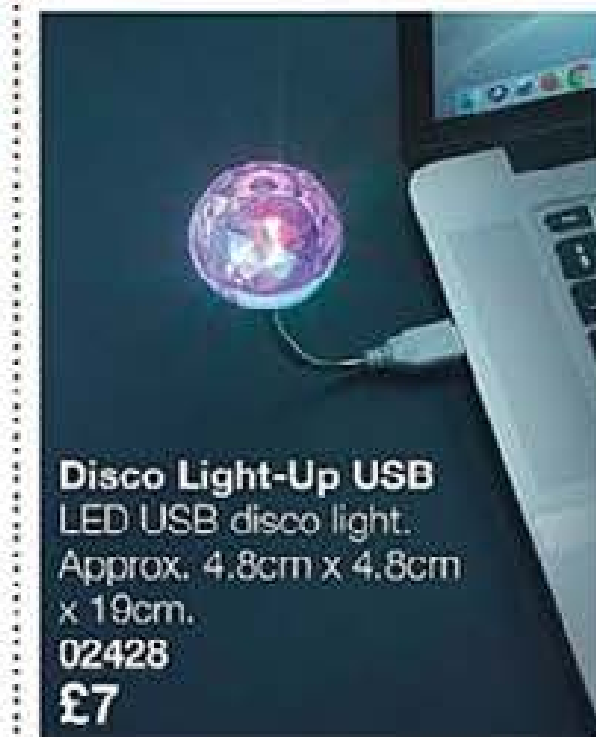

Polyester travel pouch with ribbon zip. Approx. 25cm x 18cm.

32011

Normally £5

£3.50 save £1.50

Mermaid Adventures Travel Journal

A5 travel journal with zip pocket.

50401

Normally £10

£5 half price

Disco Light-Up USB

LED USB disco light. Approx. 4.8cm x 4.8cm x 19cm.

02428

£7

Disney Princess Slippers

With character motif. Features hard sole. Machine washable.

36293 Size 1/2