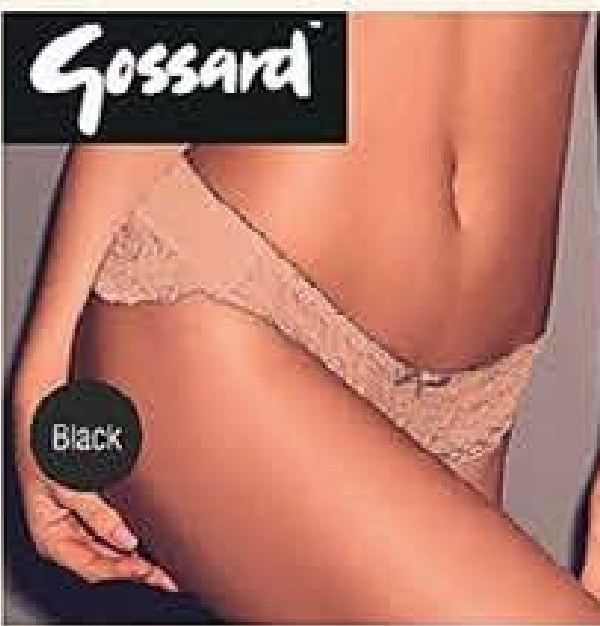

Gossard Superboost Lace Short
80% polyamide, 17% elastane, 3% viscose. Cotton gusset.

Nude	Black
32177 S	32144 S
32243 M	
32250 L	
32359 XL	

Normally £18
£12 save £6