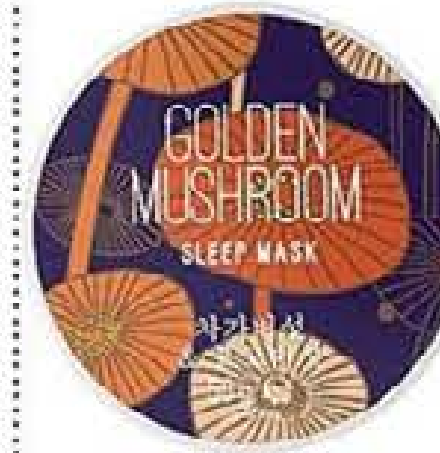

**Planet Spa  
Relaxing  
Provence  
Spa Hand  
Cream 30ml**  
47175  
Price per 100ml  
= £13.33  
**£4**

CLEARANCE up to 70% off over 300 products

avon.uk.com

23

**Avon Care Rose Radiance Sheet Mask**  
Contains 1 mask.  
30338  
Normally £1.50  
**£1 save 50p**

**Avon Care Honey Enriching Moisture Sheet Mask**  
Contains 1 mask.  
31922  
Normally £1.50  
**£1 save 50p**

**Avon Care Aloe Refreshing Sheet Mask**  
Contains 1 mask.  
69872  
Normally £1.50  
**£1 save 50p**

**Avon Care Nourishing Cocoa Butter Face Cream 100ml**  
69716  
Normally £2  
**£1.50 save 50p**

**Glass-Effect Hydrogel Face Mask**  
Contains 1 mask.  
32565  
**£3.50**

**Golden Mushroom Sleep Mask**  
Wake up to radiant, moisturised skin. 50g  
37267  
Price per 100g = £10.00  
Normally £6  
**£5 save £1**

**GRADUATED BRISTLE BRUSH**  
**£2** see back cover for full details

**Anew Silicone Face Mask Brush**  
30759  
Normally £3  
**£2 save £1**

**Anew Targeted Eye Massager**  
19786  
Normally £5  
**£2.50 half price**