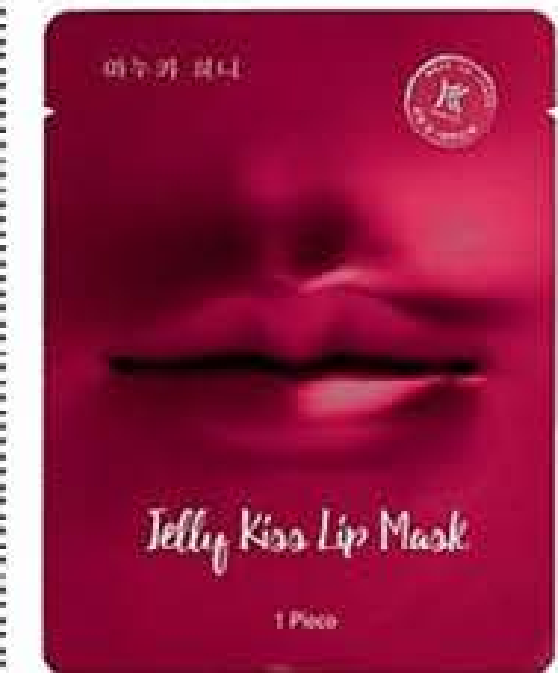

Jelly Kiss Lip Mask
Contains 1 mask.
32540
£2.75