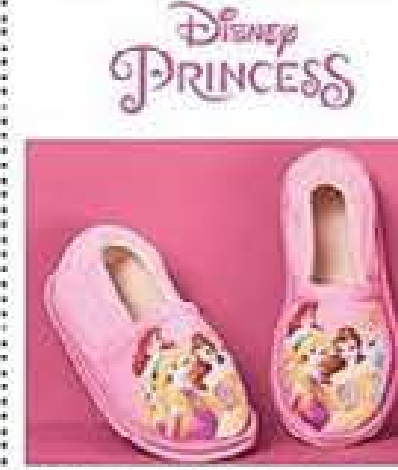

Disney Princess Slippers

With character motif. Features hard sole. Machine washable.
36293 Size 1/2
Normally £8.95
£6 save £2.95 ©Disney