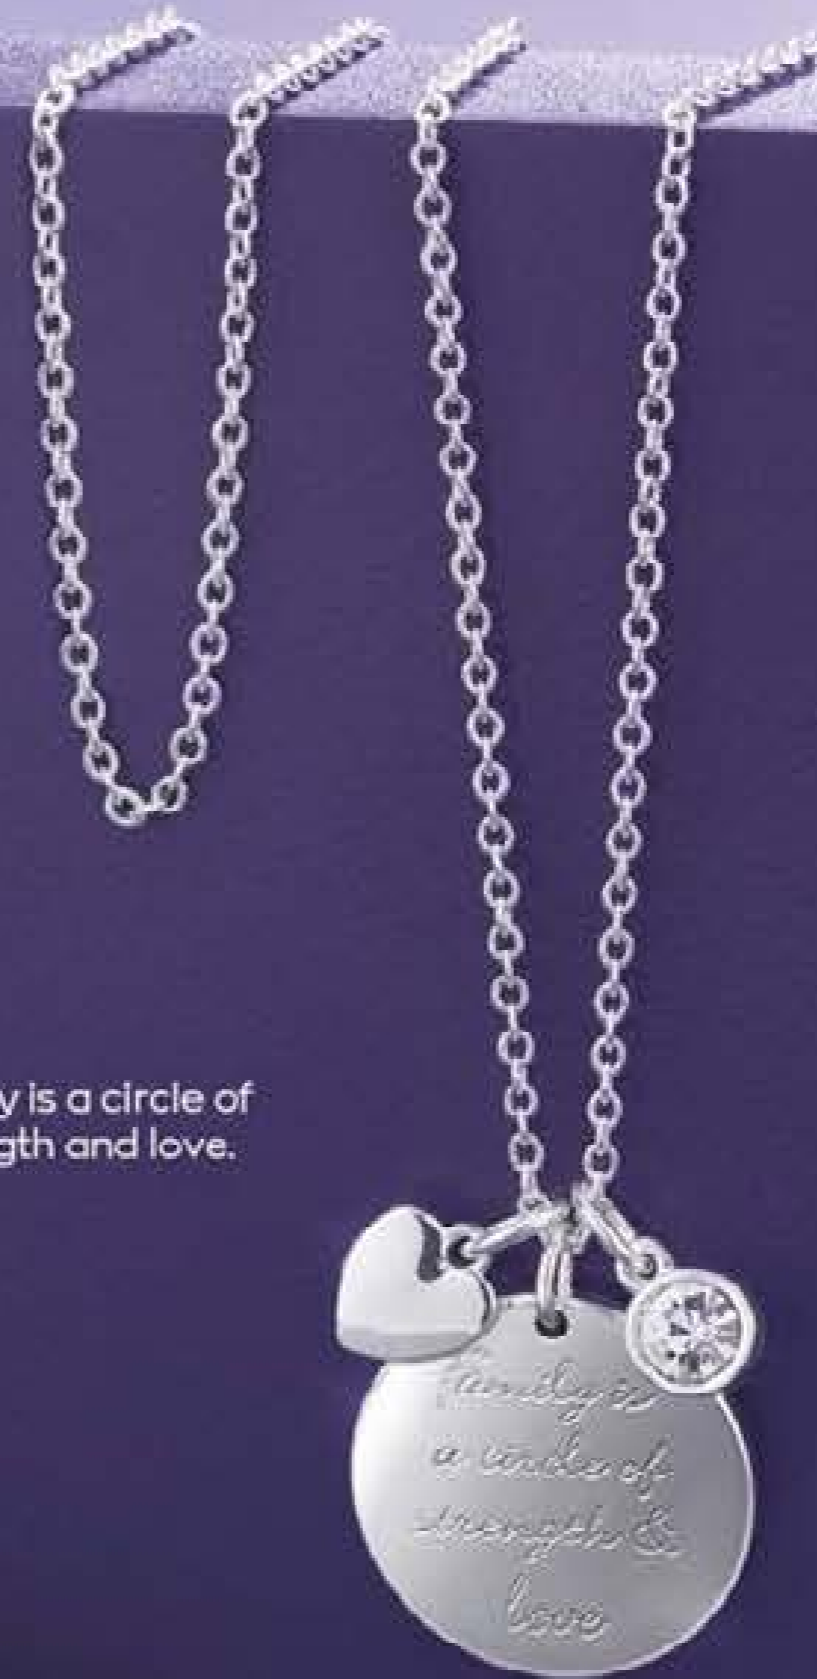

148
SKINCARE

♥ Family is a circle of strength and love.

CELEBRATE MOTHER'S DAY

Gifts to show her just how truly special she is.

JUST £6

order Heart using 20933

3 gorgeous designs to choose from on page 26