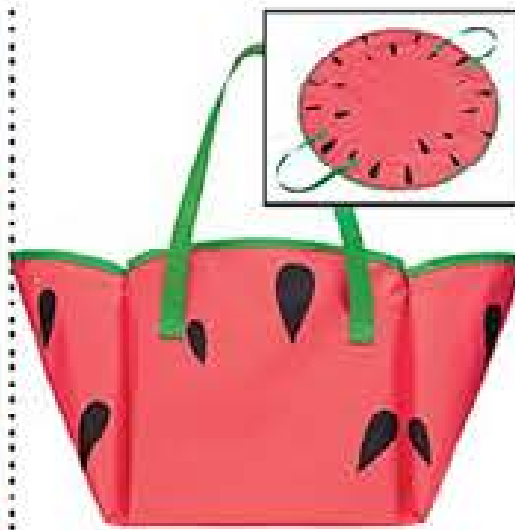

**4. Mermaid Travel Pouch**  
Polyester travel pouch with ribbon zip. Approx. 25cm x 18cm.  
**32011**  
Normally £5  
**£3 save £2**

**5. Mermaid Postcards**  
Set of 6 postcards with 3 different quotes. Approx. 16cm x 11cm x 0.2cm.  
**29900**  
Normally £3.50  
**£1.50 save £2**

UP TO  
**70% OFF**  
OVER 290 PRODUCTS

AVON  
**outlet**

**Far Away Reed Diffuser**  
Glass bottle. 5x wooden reeds. Lasts up to 8 weeks.

**26658**  
Normally £12  
**£6 half price** !

**Ceramic Bear LED Tealight**  
Ceramic LED light. Includes 3 x 1.5V LR44 replaceable button cell batteries. Approx. 8.5cm x 7.5cm x 9.5cm.

**22244 Bobble Hat**  
**56465 Earmuffs**  
Normally £6  
**£4 save £2**

**Bear Sofa Tidy**  
100% polyester. Approx. 33cm x 30cm.

**63636**  
**£12.50**

**2-in-1 Watermelon Beach Bag & Mat**  
Polyester beach bag (unfolds to mat). Wipe clean. Approx. 90cm.