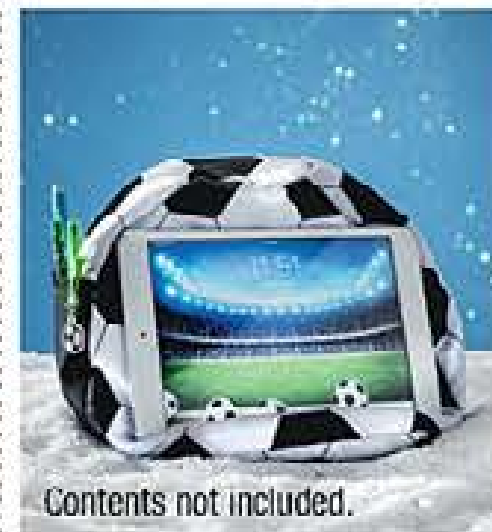

Football Tablet Rest
100% polyester. Approx. 21cm x 21cm x 11cm. Ages 4+.
71811
£12.50