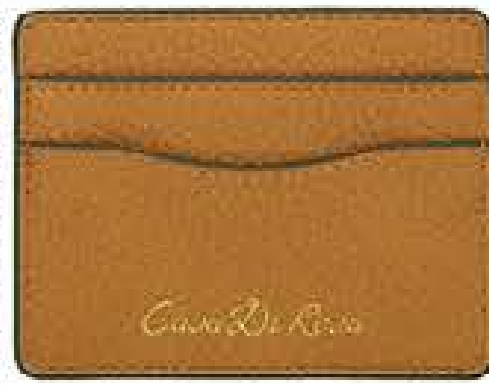

Casa Di Rosa Caprera Card Holder
PVC with polyester lining. Approx. 10.6cm x 8cm.
33761
Normally £8
£4 half price