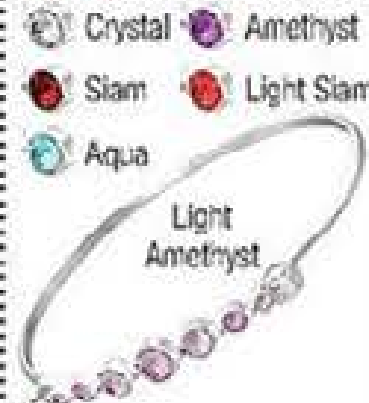

Naida Bangle Created with Swarovski® Crystals

Hinged bracelet created with 7 Swarovski® crystals.
35592 Crystal
62182 Siam
51615 Light Amethyst
50575 Light Slam
61994 Amethyst
51789 Aqua
Normally £15
£7 save £8