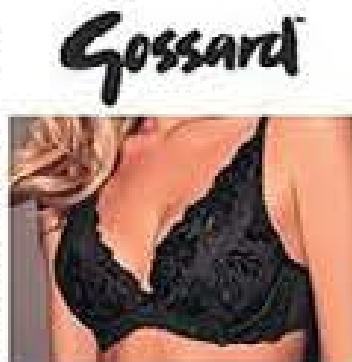

Gossard Gypsy Lace Plunge Bra

Underwired. 57% polyester, 32% polyamide, 11% elastane.
40121 32dd
40311 32f
40212 32g
70508 34c
70268 34dd
71431 34e
Normally £37
£27 save £10