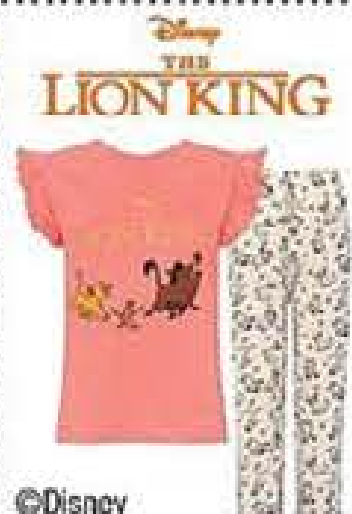

Disney The Lion King Kids' PJs
Top: 100% cotton. Trousers: 92% cotton, 8% polyester. KEEP AWAY FROM FIRE.
33548 Ages 5-6
36582 Ages 7-8
Normally £14
£10 save £4