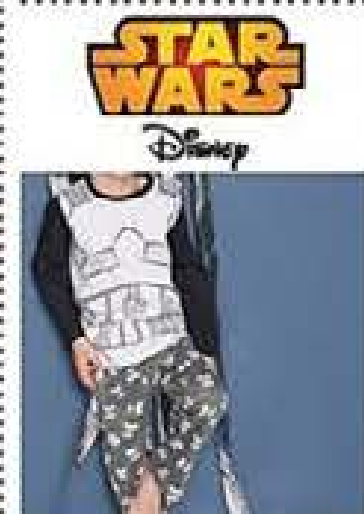

Star Wars Stormtrooper Kids' PJs
100% cotton. KEEP AWAY FROM FIRE.
00323 Ages 3-4
07179 Ages 5-6
00406 Ages 7-8
Normally £14
£12 save £2