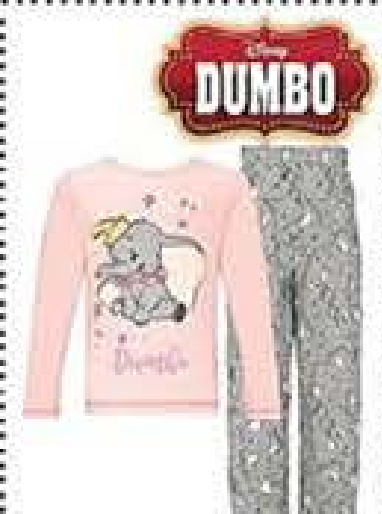

**Rainbow Bean Bag Tablet Stand**  
Polyester. Approx. 19cm x 19cm x 20cm.  
**47365**  
**£12.50**

**Disney Aladdin Girls' PJs**  
100% cotton. KEEP AWAY FROM FIRE.  
**42291** Ages 5-6  
**36467** Ages 7-8  
**£14**