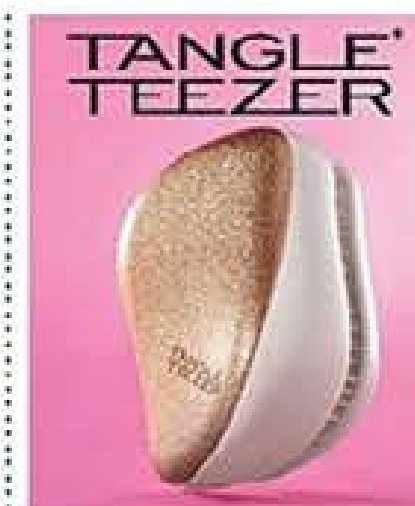

**Planet Spa Relaxing Provence Spa Body Soufflé**  
200ml  
38794  
Price per 100ml = £1.75  
Normally £7  
**£3.50 half price**

**Naturals Violet & Lychee Scented Spritz**  
100ml  
47779  
**£1.50**

**Naturals Black Cherry & Nutmeg Scented Spritz**  
100ml  
02881  
**£1.50**

**Naturals Festive Wishes Sparkling Sugarplum Fairies Scented Spritz**  
100ml  
28498  
**£1.50**

**Naturals Festive Wishes Sweet Citrus Sparkle Scented Spritz**  
100ml  
28506  
**£1.50**

**Planet Spa Radiant Gold Hand Cream 30ml**  
44396  
Price per 100ml = £13.33  
**£4**

**Advance Techniques Limited Edition Berry Cushion Brush**  
Diamanté and metallic.  
49940  
Normally £3.50  
**£3 save 50p**

**Advance Techniques Limited Edition Berry Pop-Up Brush**  
Diamanté and metallic with handy mirror.  
71662  
Normally £3  
**£2.50 save 50p**

**Tangle Teezer® Compact Styler Detangling Hairbrush – Gold Starlight**  
Handbag-friendly styler with two-tiered teeth and protective cover.  
51755  
Normally £13.50  
**£9 save £4.50**

**Foam Bendy Roller Set**  
Set of 12. Perfect for thicker hair. Comes in a drawstring, organza bag. Roller diameter approx. 2cm.  
42564  
Normally £6  
**£5 save £1**