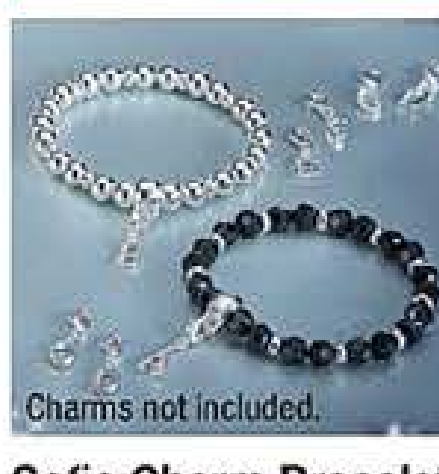

Sofie Charm Bracelet
Beaded stretch bracelet with silver-plated charm loop. Approx. 17.5cm diameter unstretched.
36582 Silver-tone
36541 Black
Normally £6
£4.50 save £1.50