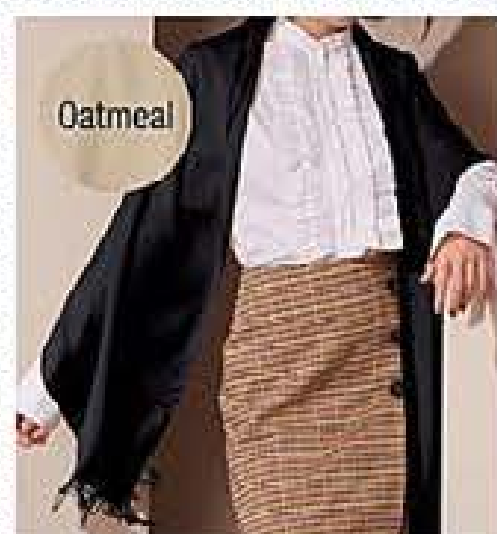

Casa Di Rosa Benaco Pashmina
65% polyester, 35% viscose. Approx. 200cm x 50cm.
31757 Oatmeal
31765 Black
Normally £15
£12 save £3