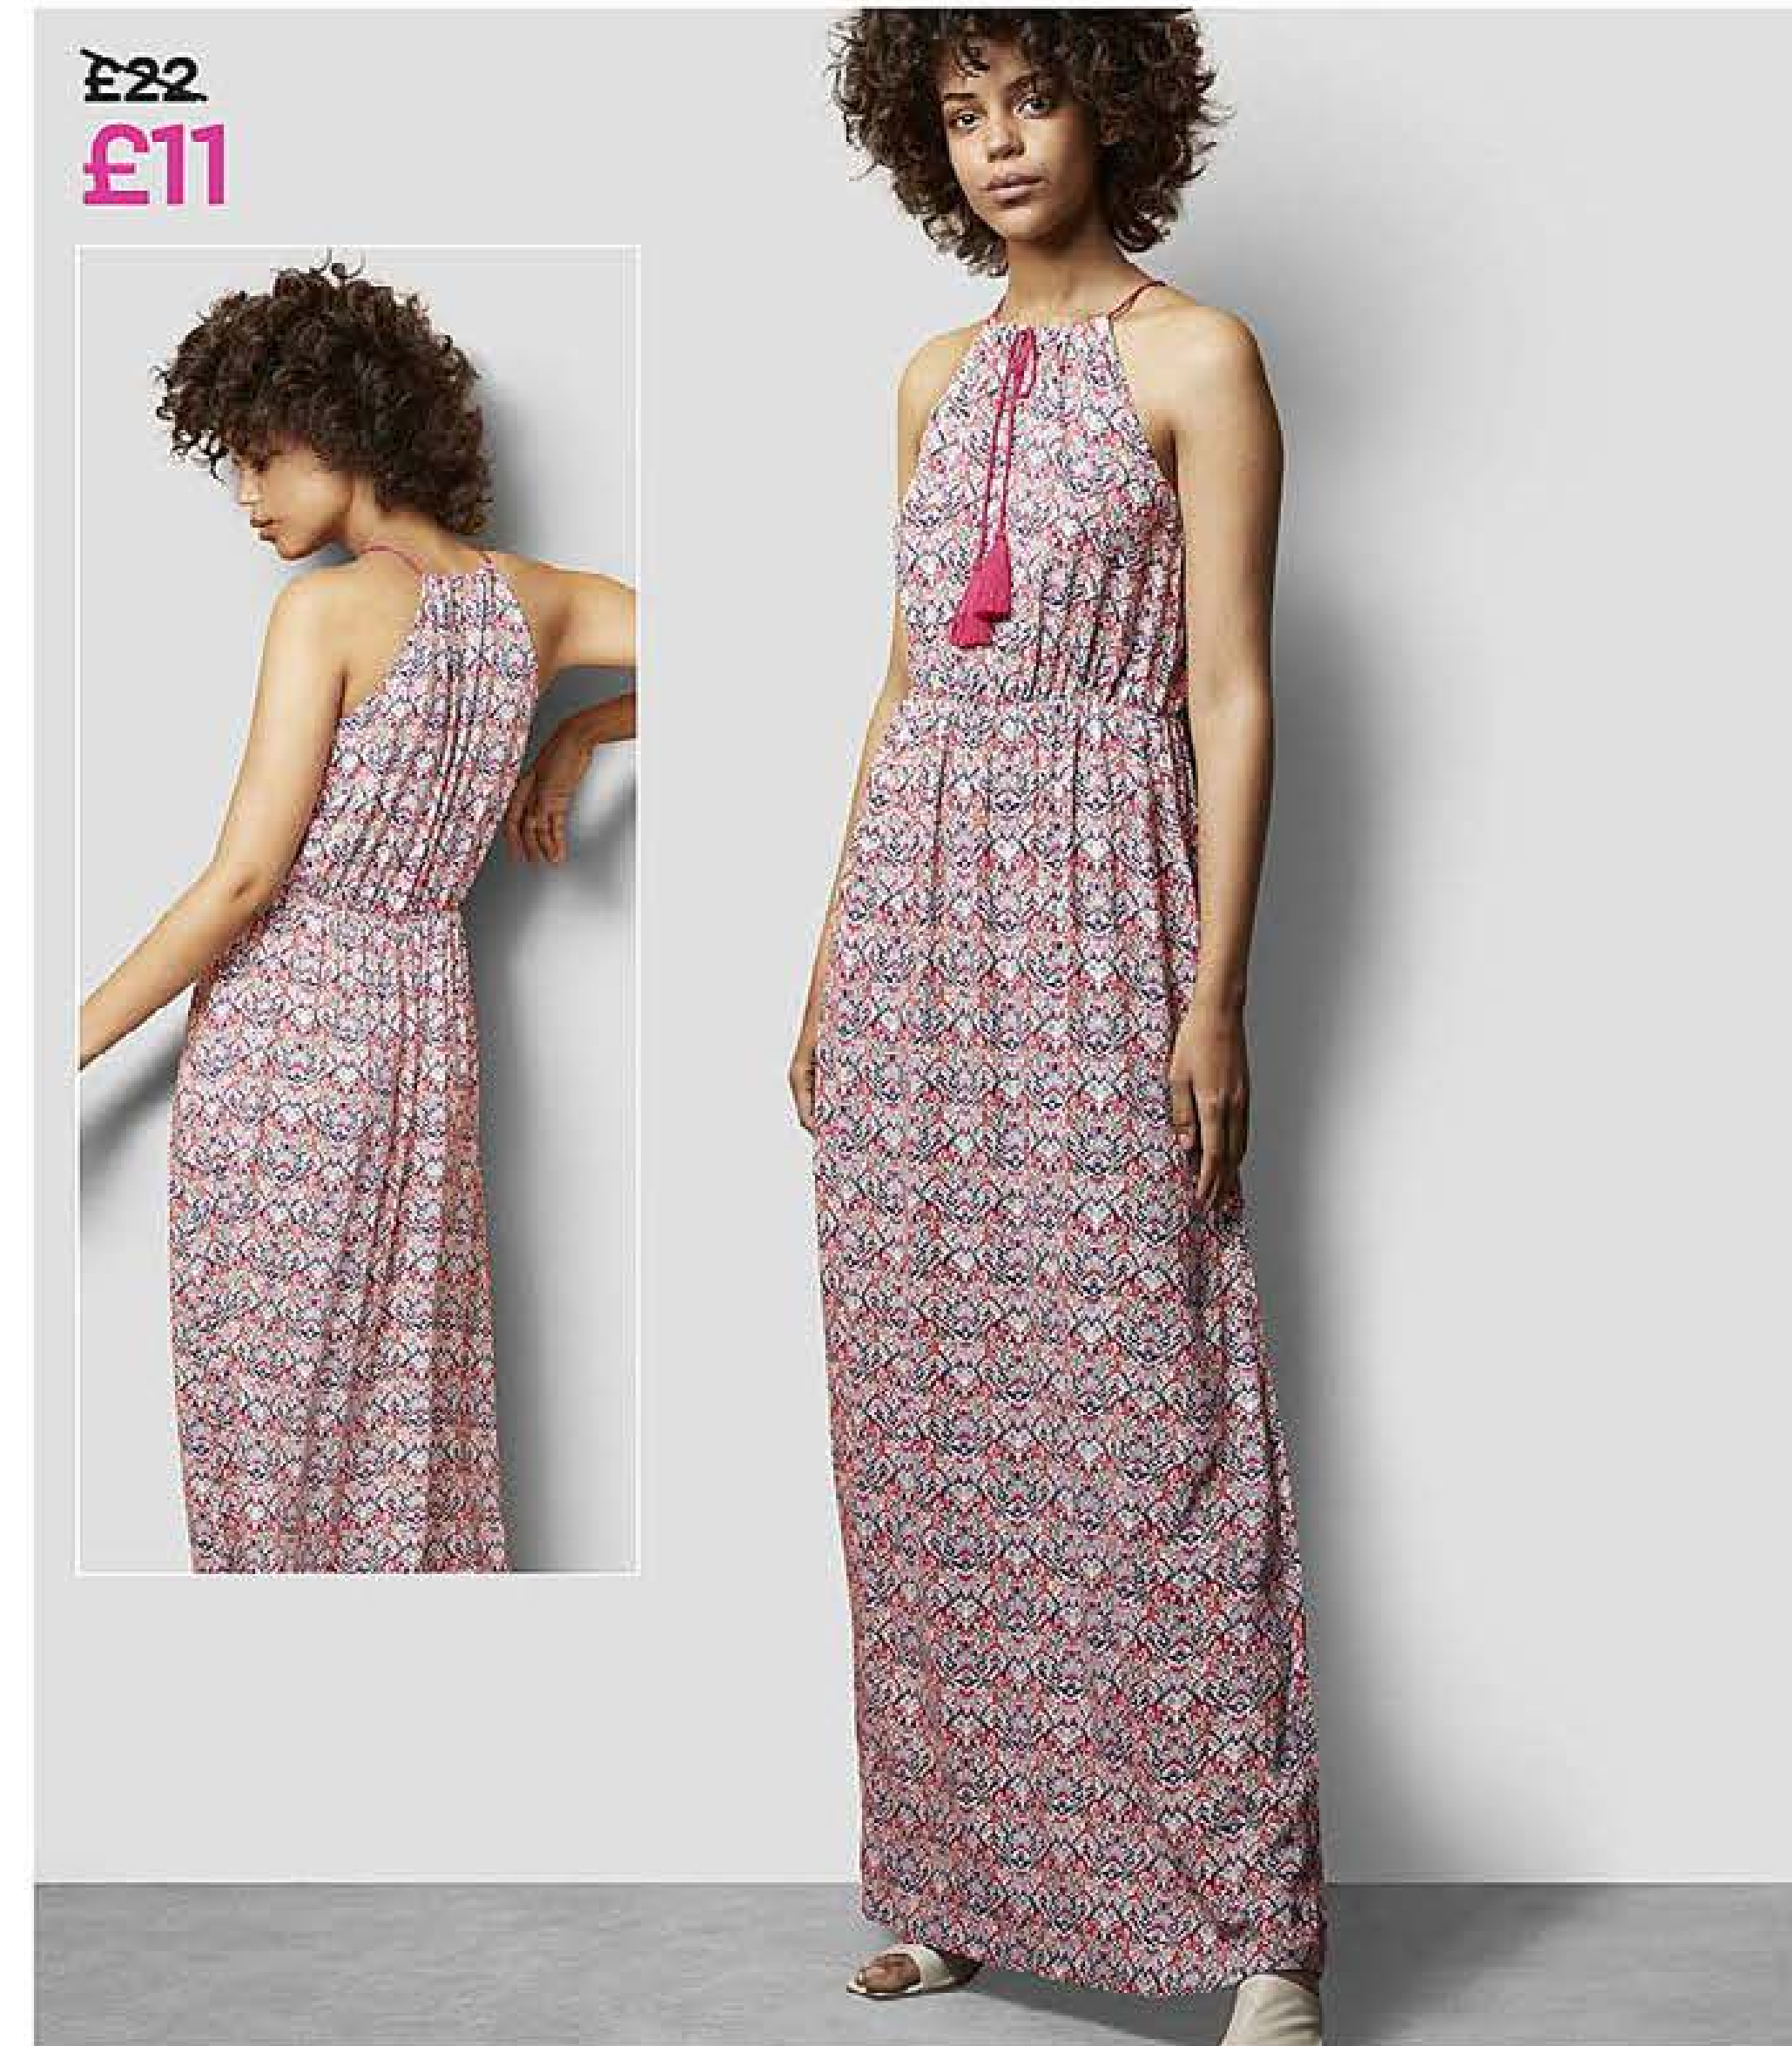

~~£22~~
£11

Rio Nights Maxi Dress Viscose. 17715 8. 17723 10. 17772 12. 17806 14. 17830 16. 17863 18. 17871 20. Normally £22 **£11** half price