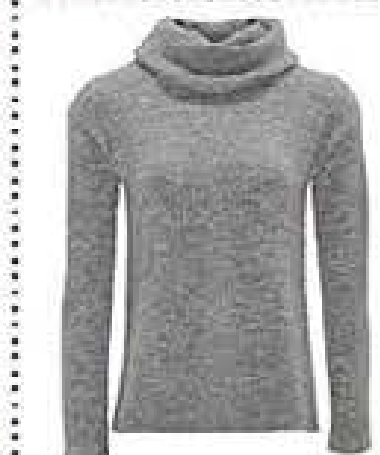

Nordic Roll-Neck Jumper
74% acrylic, 23% nylon, 3% elastane.
47480 6/8
47514 10/12
47571 14/16
47944 18/20
48082 22/24
Normally £22
£18 save £4