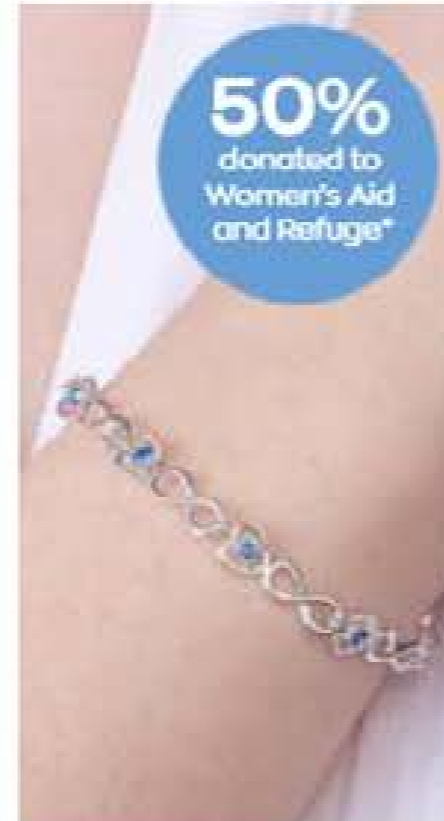

Tennis Bracelet
Silver-plated. Approx. 21cm length.
40683
£5

*For every Tennis Bracelet sold, Avon will donate £2.50 split equally between Refuge (registered charity number England & Wales 277424, a company limited by guarantee 1412276) and Women's Aid (registered charity number England & Wales 1054154).