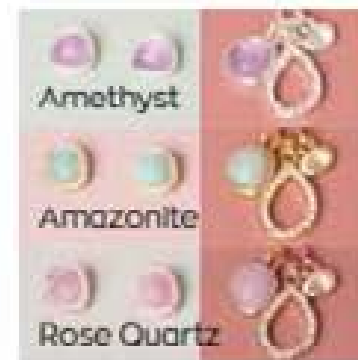

Darcie 2-Piece Gift Set
Silver, rose gold or gold-plated with semi-precious and glass stones. Necklache approx. 42cm + 9cm extension chain.
30254 Amethyst
53546 Amazonite
35451 Rose Quartz
Normally £10
£5 half price