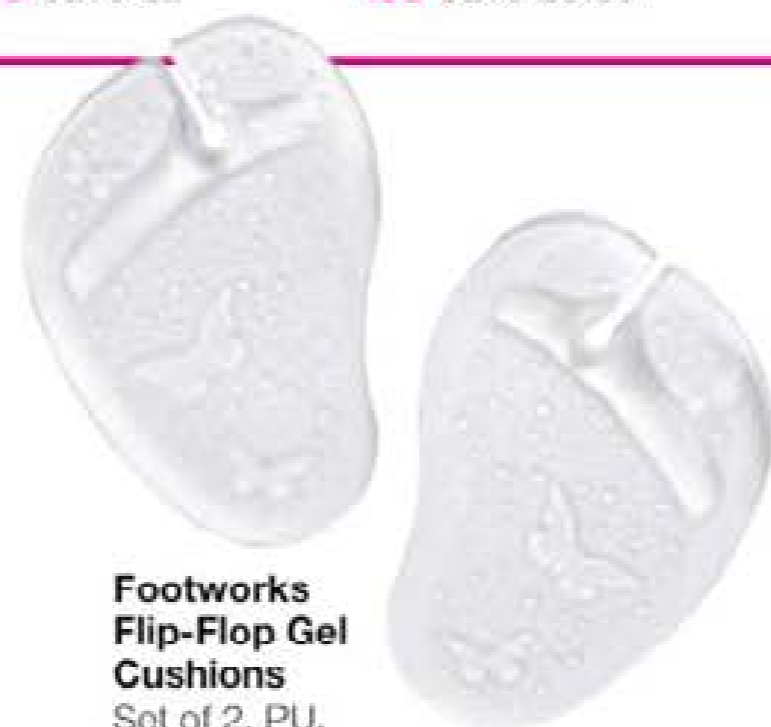

**Footworks
Flip-Flop Gel
Cushions**
Set of 2. PU.
59717
Normally £3
75p save £2.25

CLEARANCE UP TO 40% OFF OVER 299 PRODUCTS