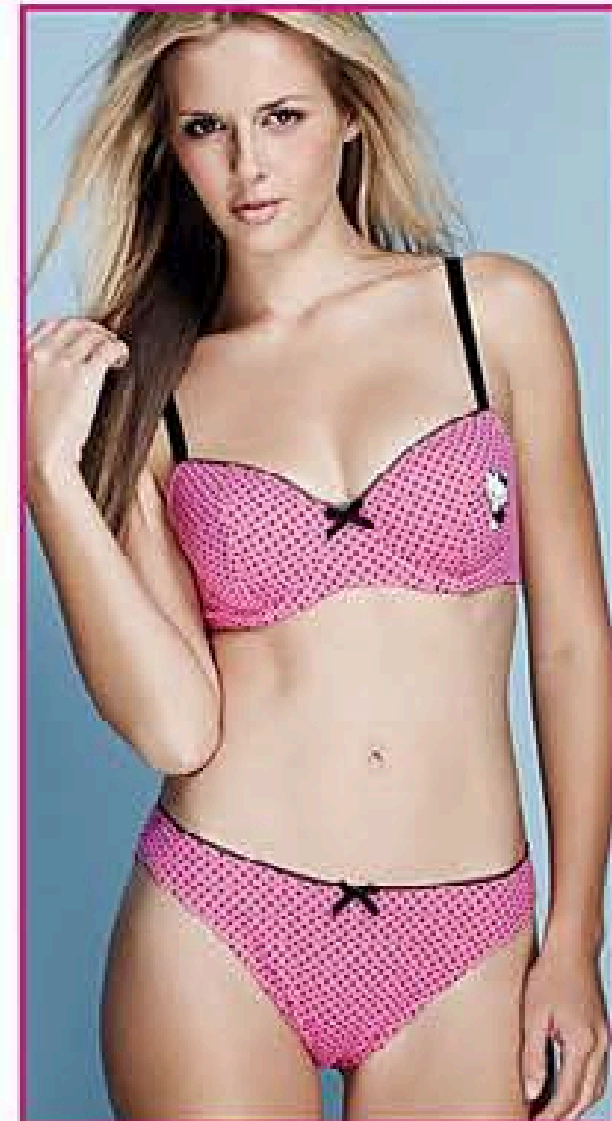

Hello Kitty® Little Devil Bra
Padded, underwired bra. 75% cotton, 25% nylon, excluding trims.
50963 32a
53728 32b
38893 34a
52944 34b
53751 34dd
53934 36c
38992 38dd
48967 40c
Normally £12
£7.99 save £4.01

Hello Kitty® Little Devil Briefs
100% cotton, excluding trims. Cotton gusset.
39057 6/8
38364 10/12
39040 14/16
Normally £8

£4.99 save £3.01

Hello Kitty® Angel Sleep Tee
100% cotton, excluding trims. KEEP AWAY FROM FIRE.
53900 6/8
52720 10/12
50989 14/16
Normally £18

£11.99 save £6.01

Shauna Snuggle Boots
Outer: 50% acrylic, 50% polyester. Lining, insole and outsole: 100% polyester.
47084 Size 7/8
Normally £15

£9.99 save £5.01