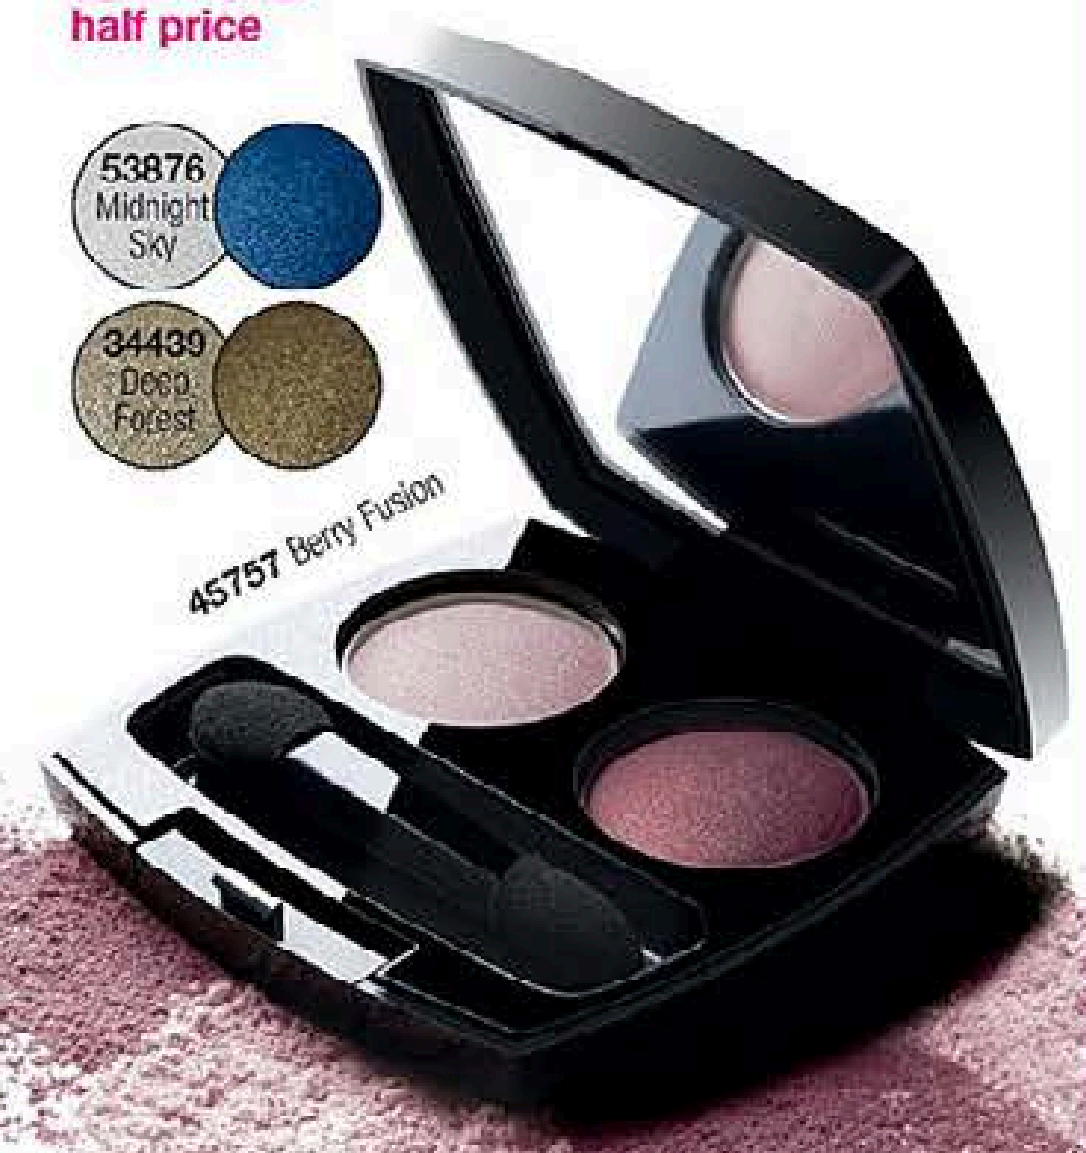

Big Colour Eye Pencil Duo  
Normally £7  
**£2.99** save £4.01

SAVE  
**£4.01**

31617  
Plum Passion  
and Angel Mist  
49536  
Green Dream  
and Hint of Mint

31641  
Graphite  
31658  
Bronze

Glimmerstick  
Liqui-Glide Eye Liner  
Normally £6  
**£2.99** half price

ANEW Eye-Lifting  
Serum Shadow  
Normally £9  
**£2.99**  
save £6.01

SAVE  
**£6.01**

31609  
Moonlight  
45419  
Heather  
51169  
Topaz  
31567  
Luminescence

True Colour  
Eyeshadow Duo  
Normally £6  
**£2.99**  
half price

53876  
Midnight  
Sky  
34439  
Deep  
Forest

45757  
Berry Fusion

45054  
Glisten  
44214  
Diamond  
Rose

**£2.50 EACH  
OR  
BOTH FOR  
£3.50**

page 21 only

BOTH  
**£3.50**  
order using  
67157

Frosted Swirls  
Vanilla Frost  
Eau de Toilette Spray  
Woody. 15ml  
48496  
Price per 100ml = £16.67  
Normally £5  
**£2.50** half price

Frosted Swirls  
Winter Bloom  
Eau de Toilette Spray  
Floral. 15ml  
48538  
Price per 100ml = £16.67  
Normally £5  
**£2.50** half price

**IBARGAIN!BERSERK!**  
**ALL £2.99**

page 20 only

Advance Techniques  
Paddle Brush  
Use for longer,  
unstructured styles.  
36137  
Normally £7.50  
**£2.99** save £4.51