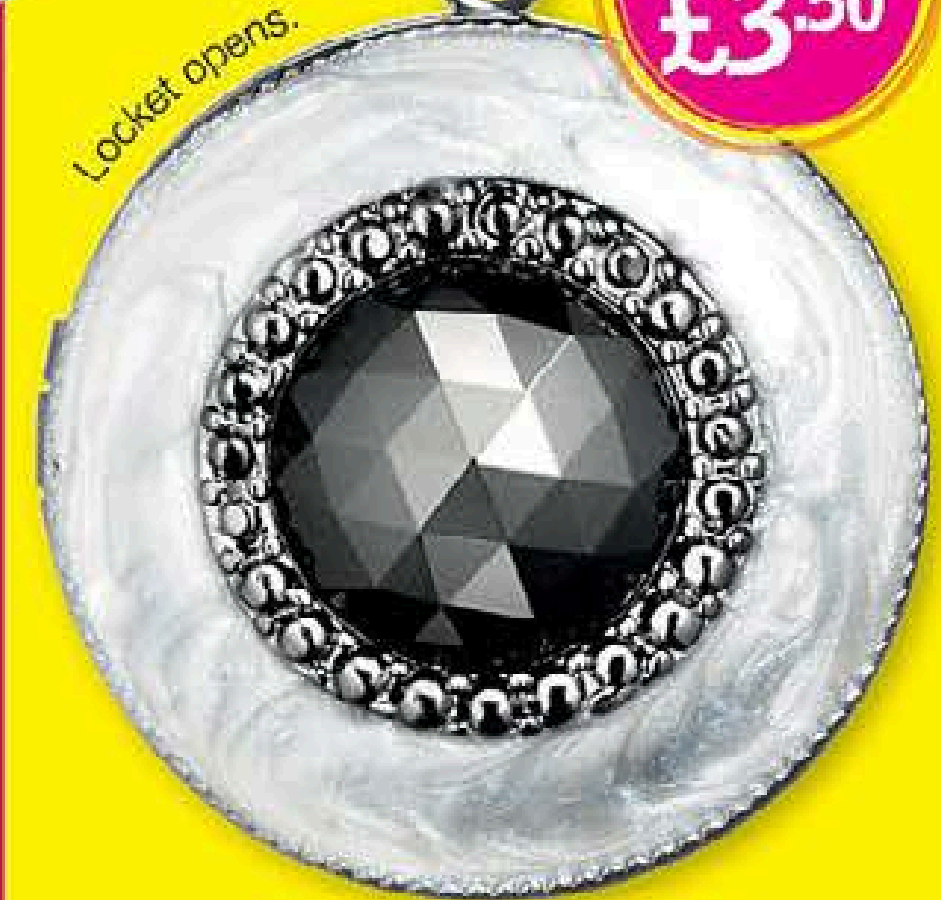

65% OFF

ONLY £3.50

Locket opens.