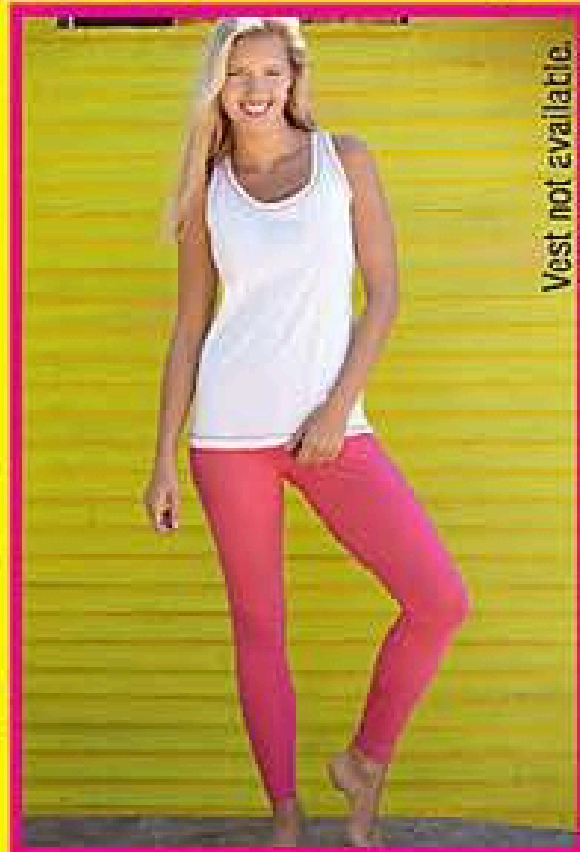

Vest not available.

SAVE UP TO 66%
page 4

Ella Ballerina and Friends

Ella Stretchy Character Bands
10 silicone bracelets in zip lock pouch. Each band length approx. 4.5cm. Age 8+.
47993
Normally £5
£1.50
save £3.50