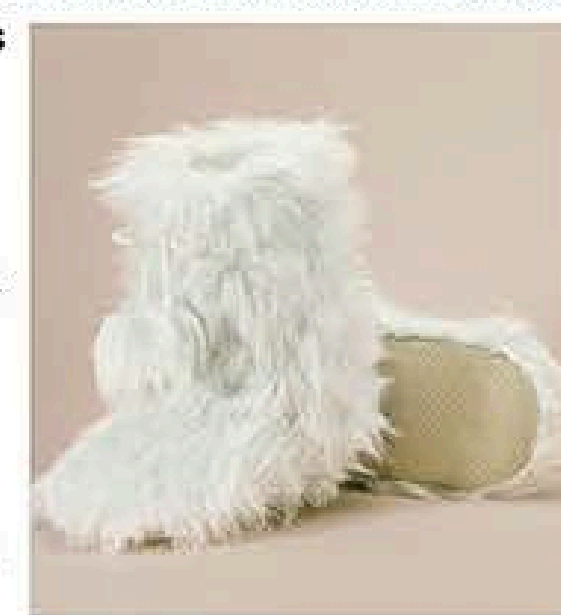

Normally £18  
**£9.99** save £8.01

Not waterproof.

**Shauna Snuggle Boots**

Furry boots with pom pom detail. Outer: 50% acrylic, 50% polyester. Lining, insole and outsole: 100% polyester. 47225 Size 3/4

71084 Size 5/6  
40477 Size 7/8  
Normally £15  
**£7.50** half price

**Workout Flip Flops**

Upper: PVC, lining: polyester, mid-sole: EVA, outer-sole: TPR. 74708 Size 3/4  
70805 Size 5/6  
51060 Size 7/8  
Normally £20