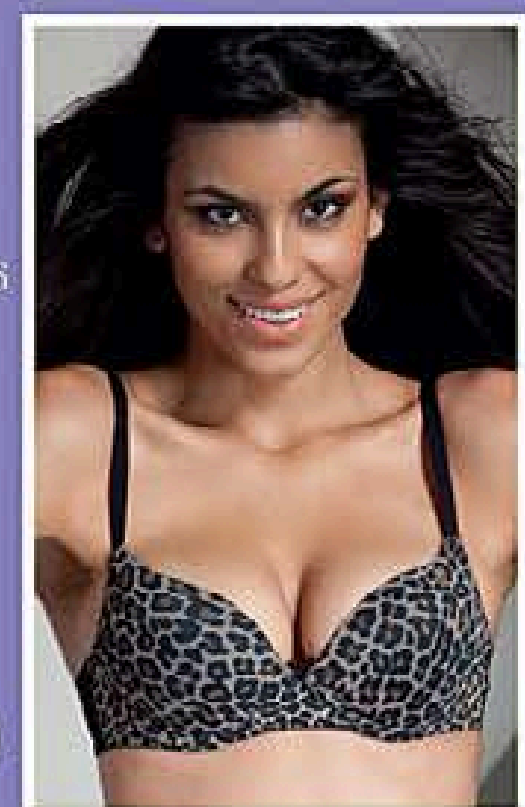

Tea Rose Pink Minimiser Bra
96% nylon, 4% elastane, excluding trims.
30015 34dd 53884 36g
30023 34e 43505 38dd
30031 34f 30379 40dd
30049 34g 72215 40e
30056 36dd 30411 42dd
30098 36e 34116 42e
72249 36f
Normally £14

£7 half price

Tea Rose Pink Minimiser Briefs
85% nylon, 15% elastane, excluding trims. Cotton gusset.
72306 10/12 74070 18/20
48181 14/16
Normally £10

£6 save £4

Nautical Modesty Panels
Pack of 3. Lace panel: 50% polyester, 47% nylon, 3% elastane; dark royal blue panel: 95% polyester, 4% cotton, 1% nylon; stripe panel: 86% polyester, 13% nylon, 1% elastane, excluding trims.
36004
Normally £5

£3.50 save £1.50

Hello Kitty® Little Devil Bra
75% cotton, 25% nylon, excluding trims.
50963 32a 53942 34c
53728 32b 53751 34dd
38893 34a 53934 36c
52944 34b 38992 38dd
Normally £12

£8 save £4

Hello Kitty® Little Devil Briefs
100% cotton, excluding trims. Cotton gusset.
39057 6/8 39040 14/16
38364 10/12
Normally £8

£5 save £3

Hello Kitty® Angel Sleep Tee
100% cotton, excluding trims. KEEP AWAY FROM FIRE.
73403 6/8 72223 14/16
52720 10/12
Normally £18

£12 save £6

Body Solutions Bra
87% nylon, 13% elastane, excluding trims.

37051 32a 34140 36a
33985 32b 34397 36b
37069 32c 36848 38a
34090 34a 33639 38b
34454 34b 33696 40b
50948 34c
Normally £18

£9 half price

Erin Bra
88% nylon, 10% polyester, 2% elastane, excluding trims.
46375 34b 47092 36dd
38331 34c 38315 38b
38406 34dd 38372 38c
35196 36b 38398 38d
38356 36c 38430 38dd
44420 36d 38380 40c
Normally £14.50

£10 save £4.50

Erin Bra - Larger Sizes
85% nylon, 11% polyester, 4% elastane, excluding trims.
38448 34e 35436 38f
49973 36e 53199 40e
35287 38e 35485 40f
Normally £16.50

£12 save £4.50

Erin Briefs
87% nylon, 7% elastane, 6% polyester, excluding trims. Cotton gusset.
47241 14/16
37531 18/20
35139 22/24
Normally £7.50

£5 save £2.50

Lingerie Guarantee
For hygiene reasons, a replacement or refund cannot be given if the gusset label is removed from lingerie. This guarantee is in addition to your statutory rights. Lingerie contains natural latex.

BODY ILLUSION BY AVON

ANEW Eye-Lifting Serum Shadow
Worth £9*

*Based on normal brochure price. Not available separately. See front cover for details.