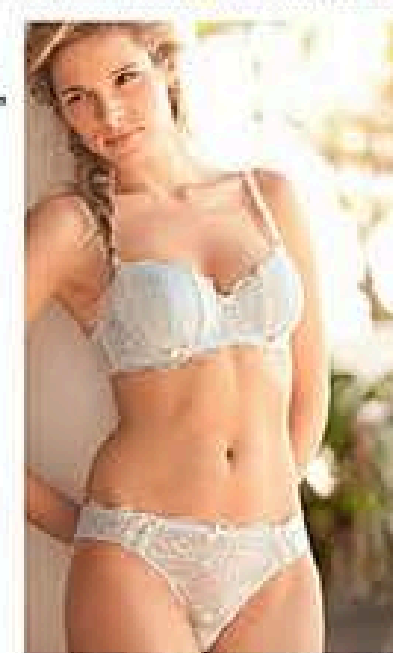

Eliza PJs

100% polyester, excluding trims. KEEP AWAY FROM FIRE.

31989 14/16 50161 18/20

Normally £18

£12 save £6