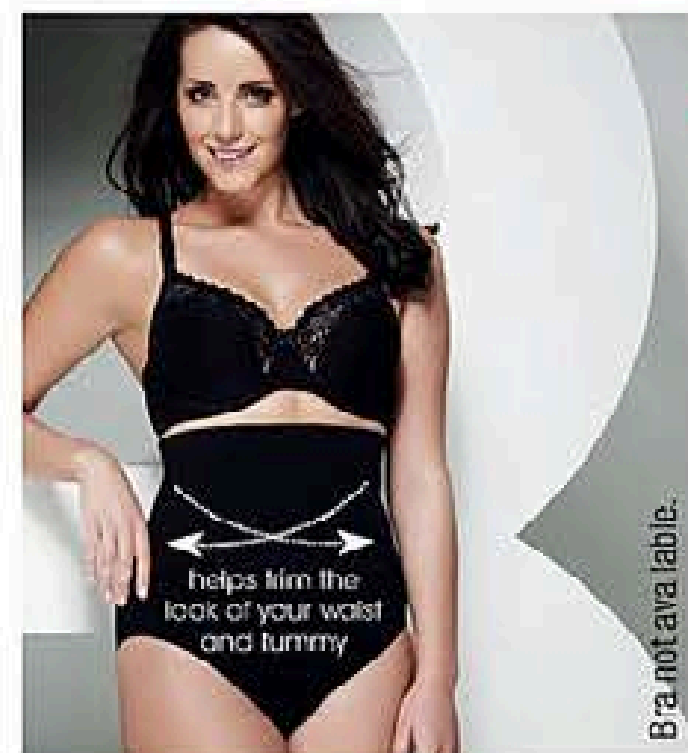

Lingerie

Body Illusion Waist Cinching Briefs

Black. 87% nylon, 13% elastane, excluding trims.
42960 10/12
43000 14/16
Normally £12

£6 half price

**BODY
ILLUSION
BY AVON**