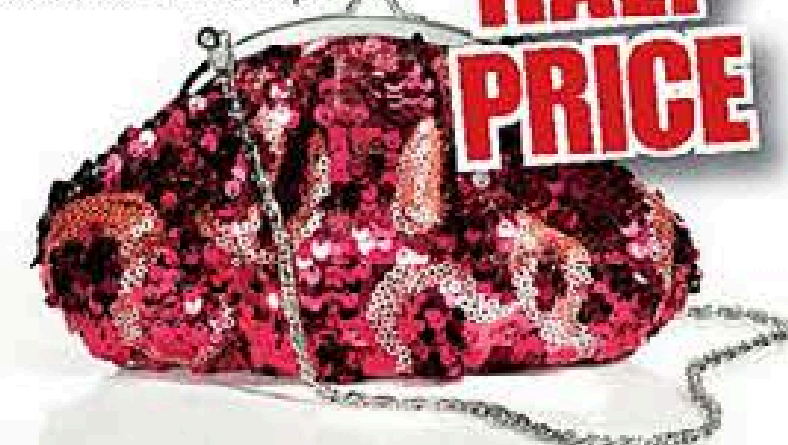

Red Sequin Clasp Bag
100% polyester. Approx. 17.5cm x 12cm. Removable chain strap.

73486
Normally £10

£5 half price