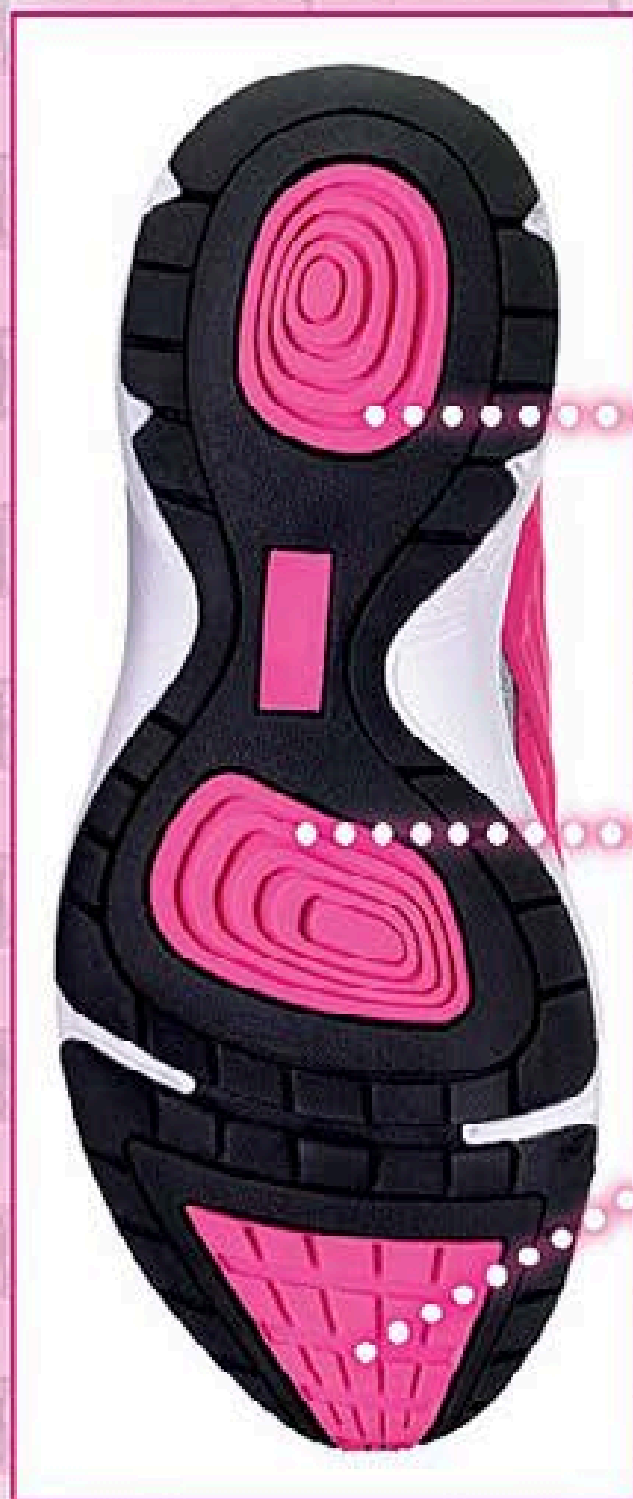

Our 1st ever workout trainers! walk and sculpt

your more affordable version of the
market leading workout trainers

benefit 1

super grip flexible sole
to provide traction on
multiple surfaces

£20
save £10

benefit 2

helps encourage
leg muscles to
work harder