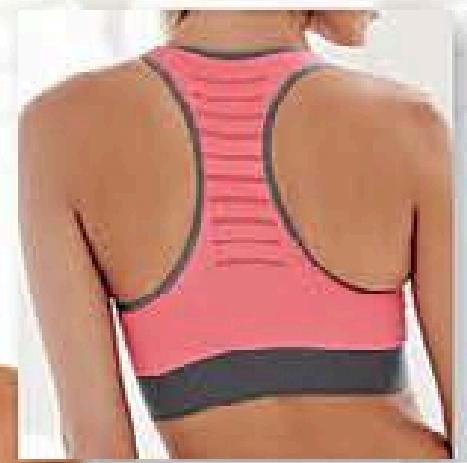

Will normally be £16

**£12**

save £4

Active Gym

**just £12**  
worth £20\*

When you spend £7.50 or more in this flyer or Brochure 4 2014  
Order using: 47076

\*Based on normal brochure price. See pages 24-25 for details.